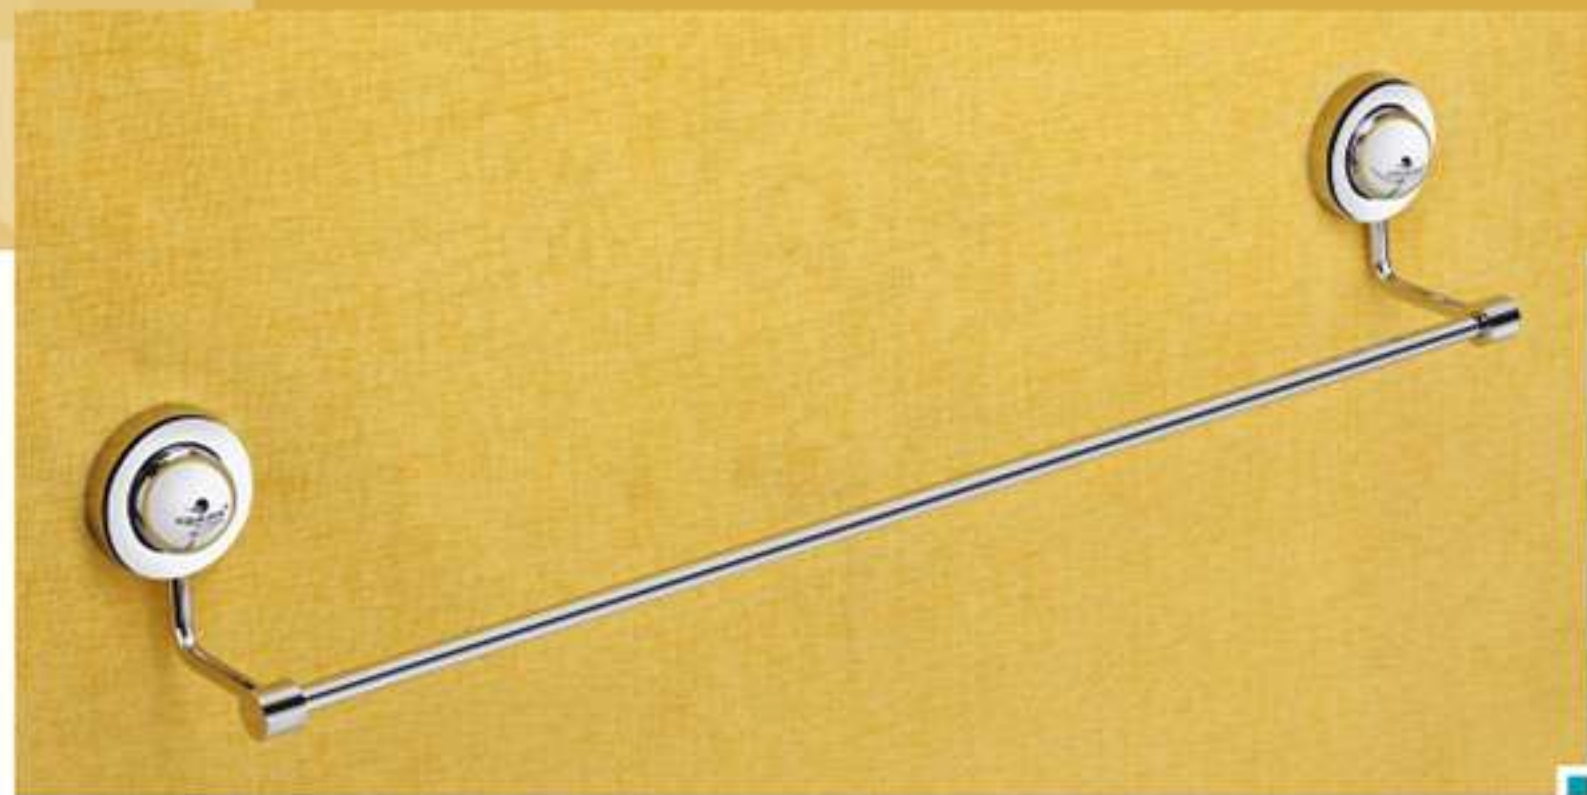

B-306 Liquid Soap Dispenser ₹ 948

B-313 Soap Dish With Tumbler Holder ₹ 1175

Straight
Distinct Shapes

OSCAR

24" With Hook ₹ 2643
18" With Hook ₹ 2552

OS-901 Towel Rack

OS-902 Towel Rod

24" ₹ 785
18" ₹ 769