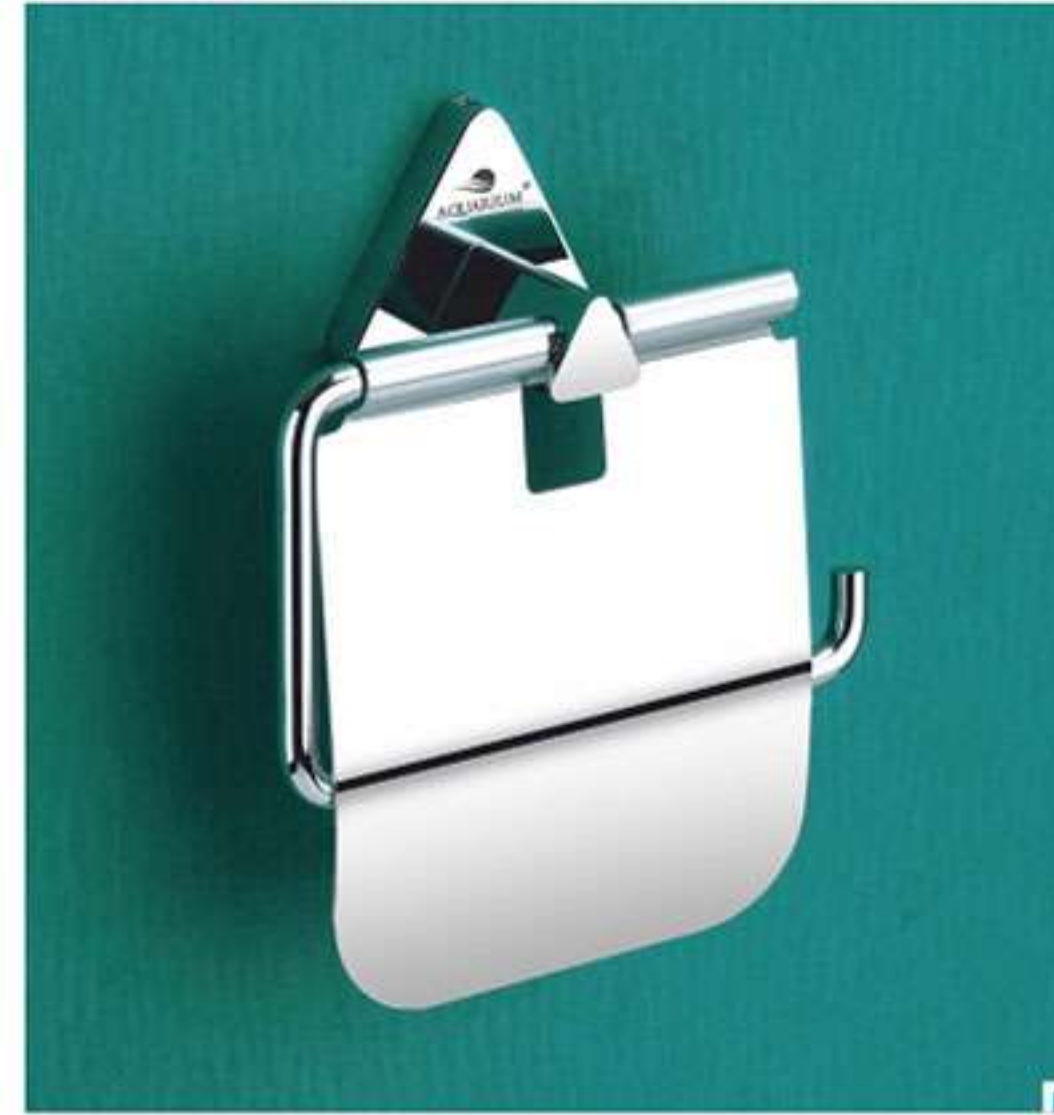

₹ 5596

RY-7003 Soap Dish ₹ 989

RY-7004 Napkin Ring ₹ 1098

RY-7005 Robe Hook ₹ 846

RY-7012 Double Soap Dish ₹ 1687

RY-7007 Tumbler Holder ₹ 1127

RY-7009 Paper Holder With Lid ₹ 1419
Without Lid ₹ 1133

RY-7016 Glass - Tumbler Holder ₹ 1200