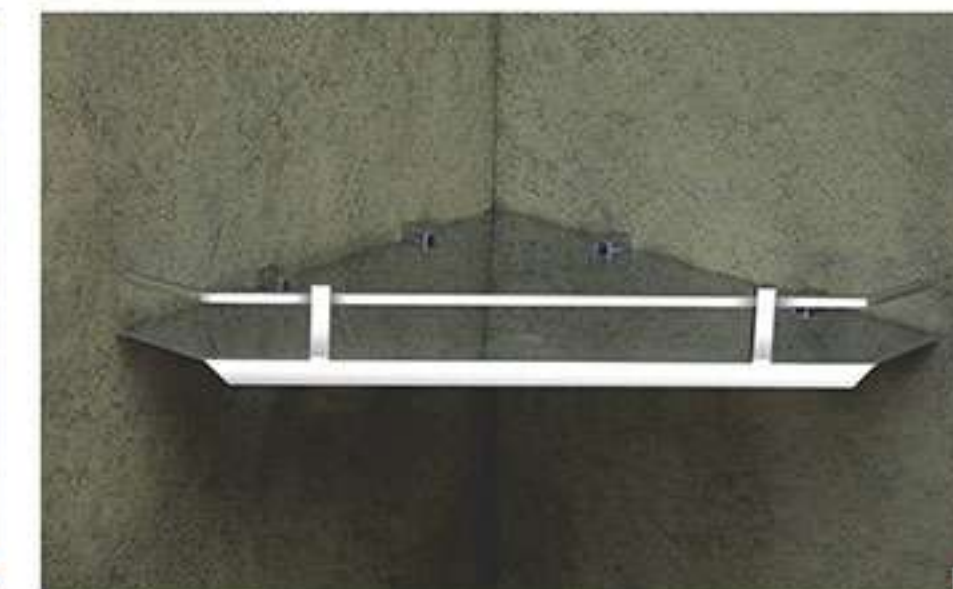

LENOK

Enrich The Fragrance
Of Bath Beauty

AQ-2045 Steel Shelf

5"x12" ₹ 1585
5"x15" ₹ 1695
5"x18" ₹ 1788

AQ-2048 Steel Corner

10"x10" ₹ 1475
12"x12" ₹ 1702

AQ-2046 Glass Shelf (Glass Thickness 8mm)

6"x12" ₹ 1212
6"x15" ₹ 1285
6"x18" ₹ 1368

AQ-2049 Glass Corner (Glass Thickness 8mm)

10"x10" ₹ 1156
12"x12" ₹ 1210

AQ-2047 Acrylic Shelf

6"x12" (6mm) ₹ 1280
6"x15" (6mm) ₹ 1348
6"x18" (6mm) ₹ 1398

AQ-2050 Acrylic Corner

10"x10" (6mm) ₹ 1521
12"x12" (6mm) ₹ 1611