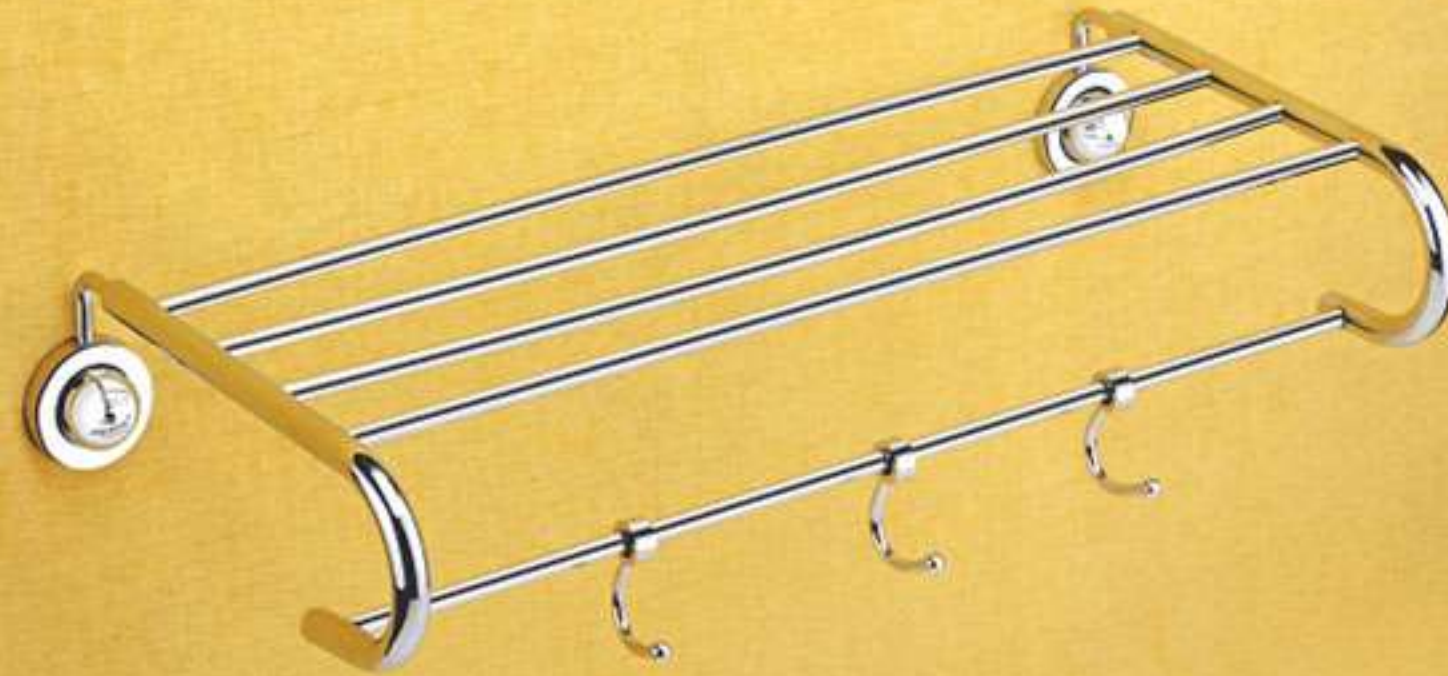

B-306 Liquid Soap Dispenser ₹ 948

B-313 Soap Dish With Tumbler Holder ₹ 1175

Straight
Distinct Shapes

OSCAR

24" With Hook ₹ 2643
18" With Hook ₹ 2552

OS-901 Towel Rack

OS-902 Towel Rod

24" ₹ 785
18" ₹ 769