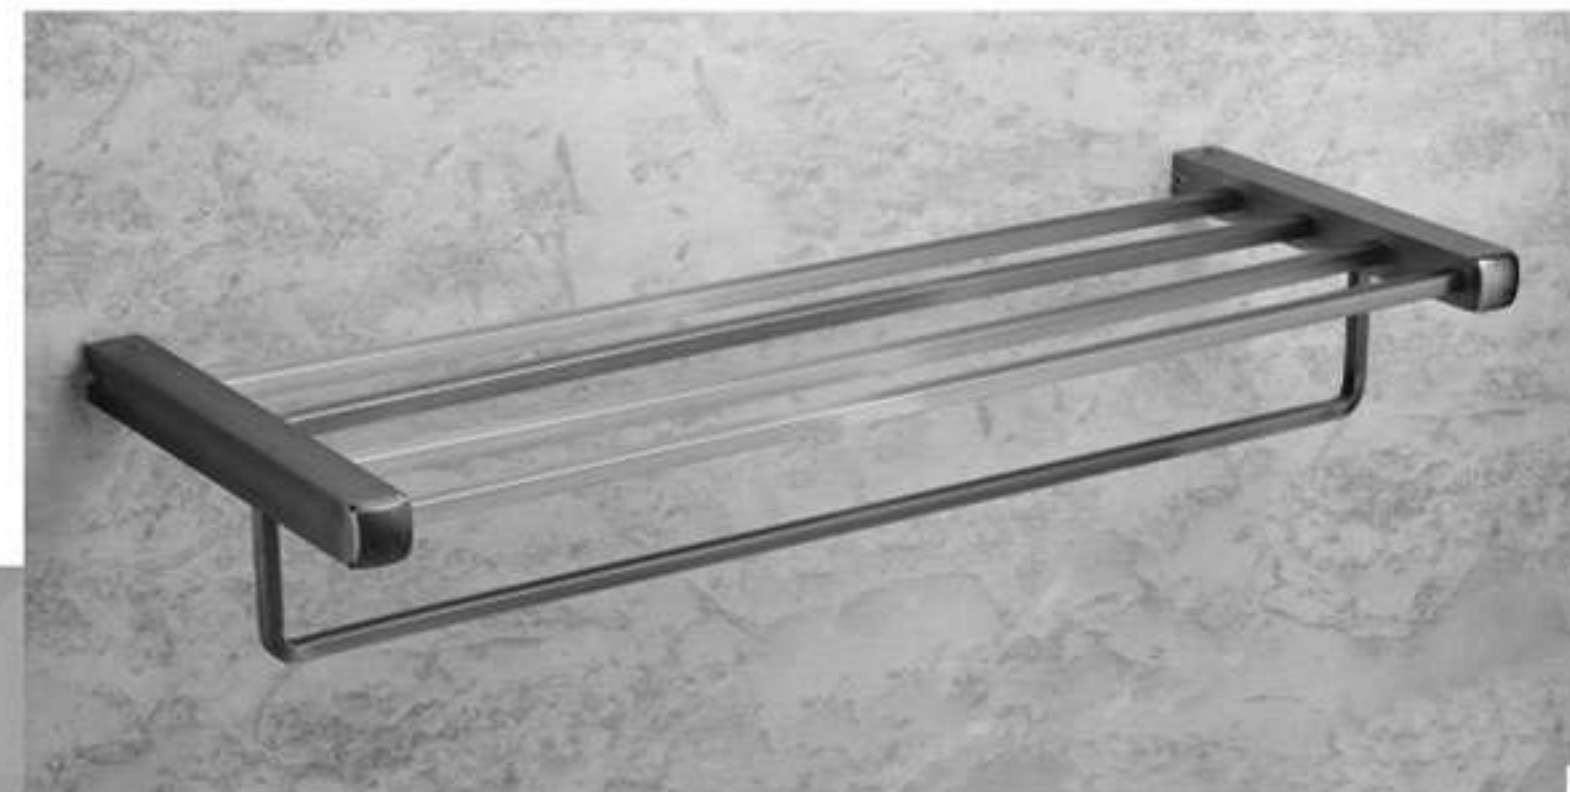

AQUARIUM®
bath accessories

FLYING ANTIQUE

F-5101 Towel Rack

24" ₹ 6459
18" ₹ 6184

24" ₹ 1700
18" ₹ 1617

F-5100 Set 5 Pcs.

(Towel Rod, Soap Dish, Napkin Ring, Robe Hook, Tumbler Holder)

₹ 6698

Easy to Clean

Antique Finish

Extra Durable

10 Years Warranty

Curved Smooth Contours
Enveloping Angular Shapes