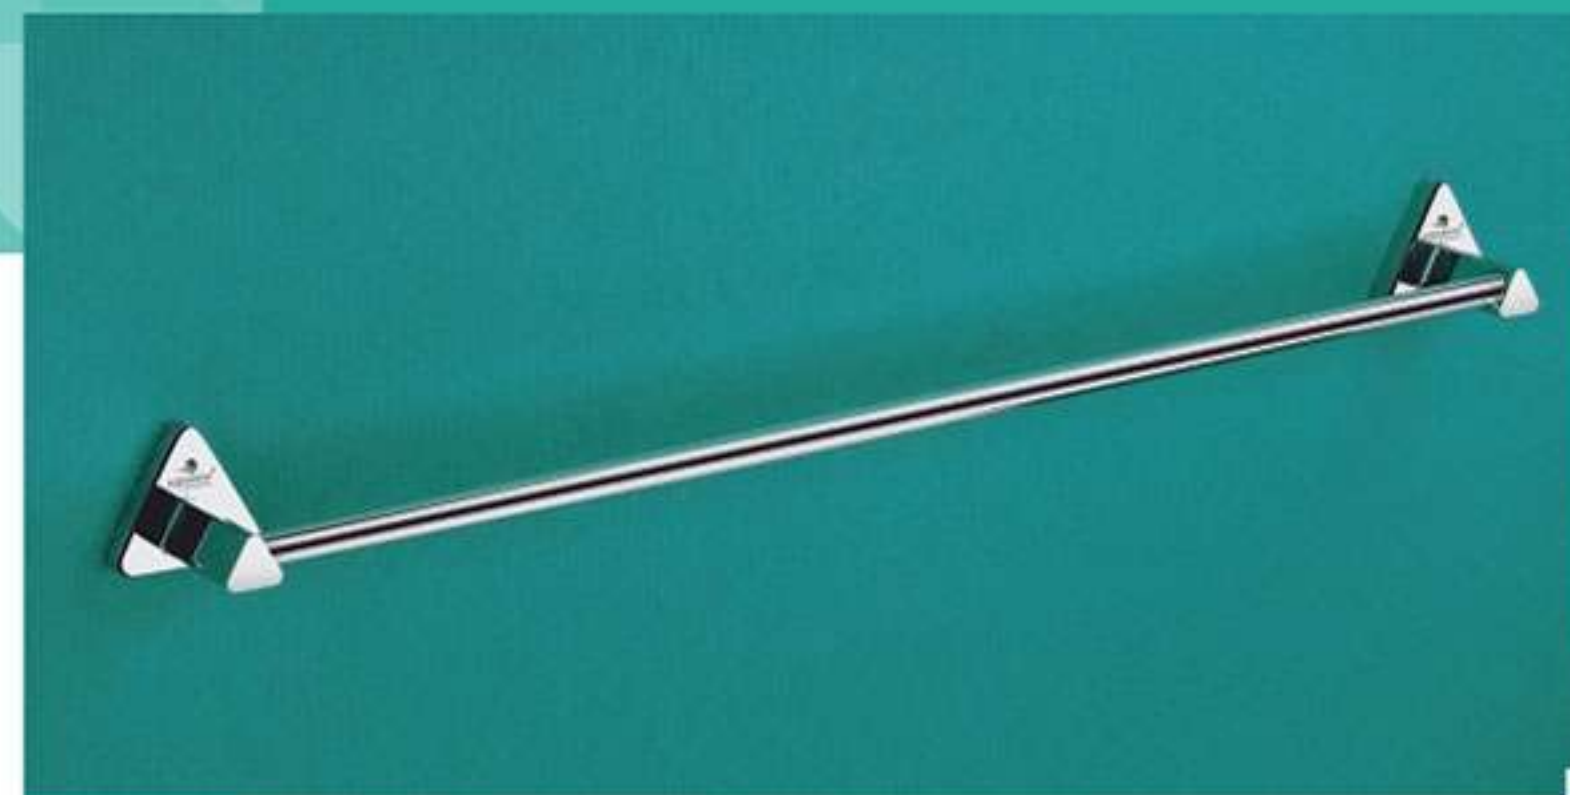

24" With Hook ₹ 5706
24" Without Hook ₹ 5442

18" With Hook ₹ 5561
18" Without Hook ₹ 5297

RY-7002 Towel Rod

24" ₹ 1535
18" ₹ 1493

RY-7000 Set 5 Pcs.

(Towel Rod, Soap Dish, Napkin Ring, Robe Hook, Tumbler Holder)