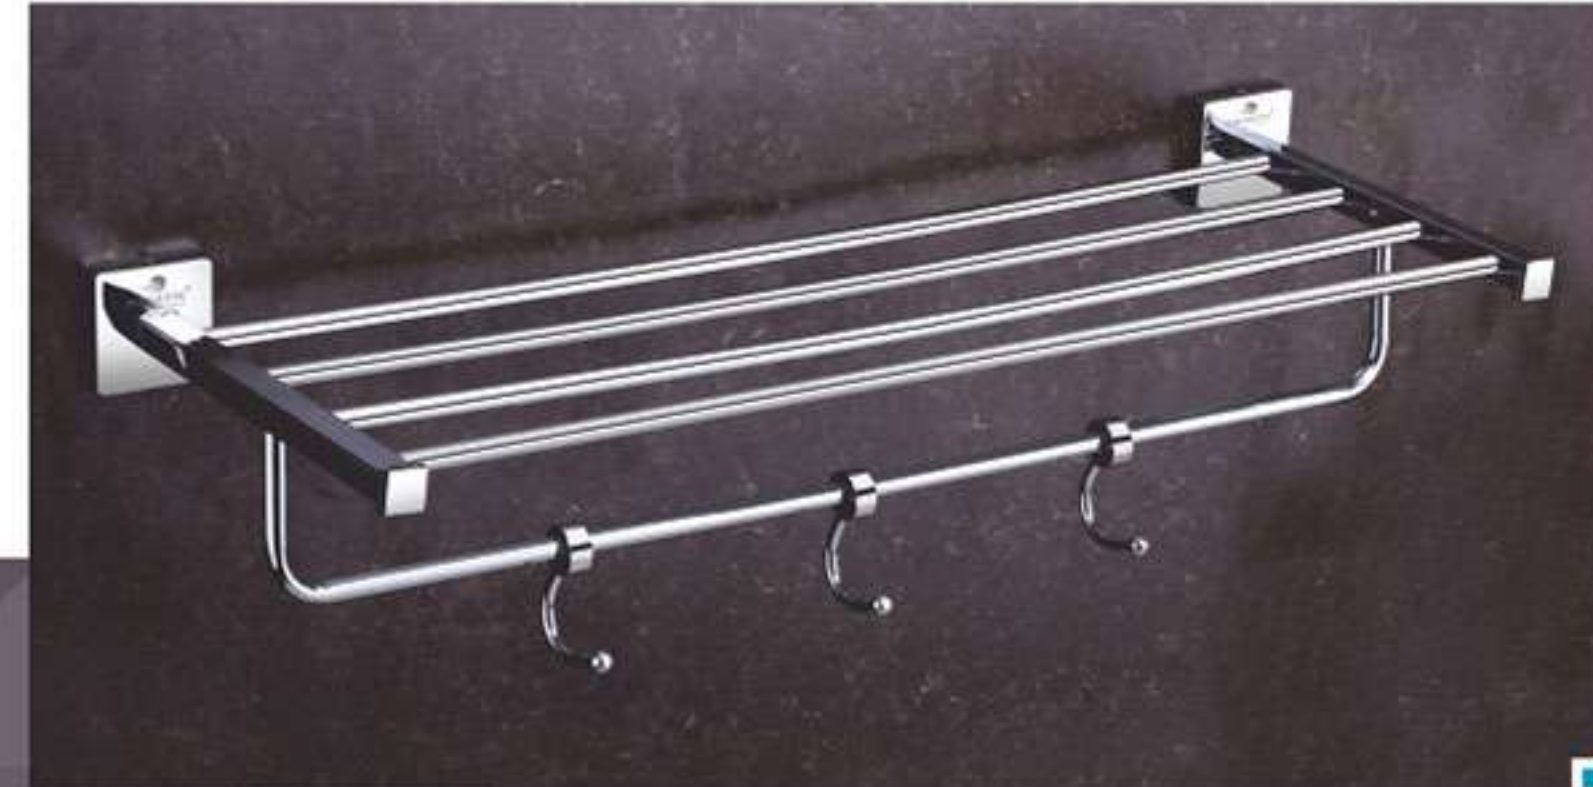

24" With Hook ₹ 2542
24" Without Hook ₹ 2277

18" With Hook ₹ 2444
18" Without Hook ₹ 2178

AT-1102

Towel Rod

24" ₹ 886
18" ₹ 856

AT-1100

Set 5 Pcs.

(Towel Rod, Soap Dish, Napkin Ring, Robe Hook, Tumbler Holder)