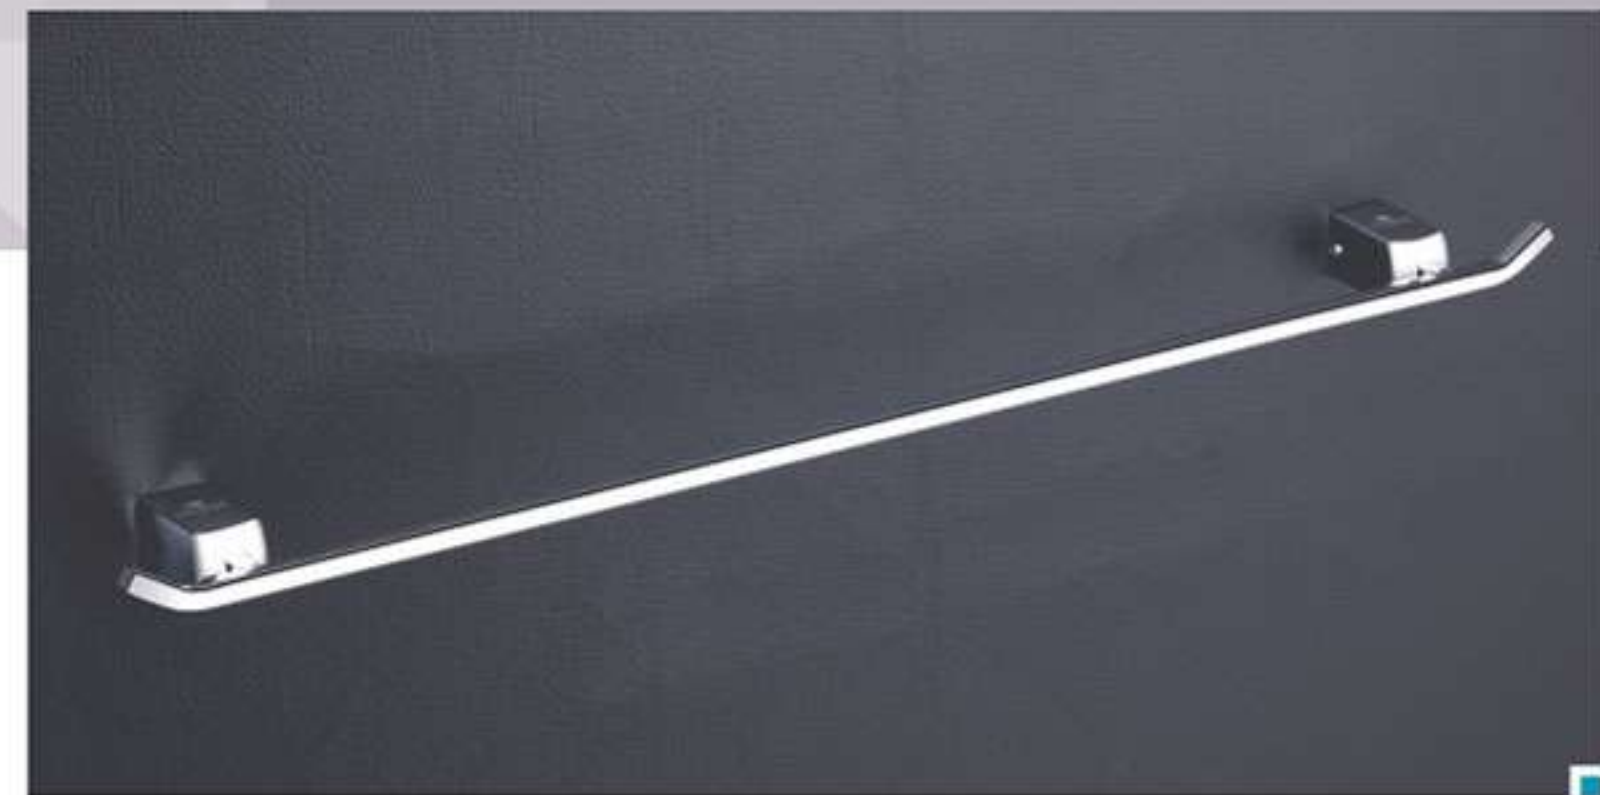

F-5113 Soap Dish With Tumbler Holder ₹ 2599

Dynamically Arced Bodies
Full Of Grace

FLYING

F-5001 Towel Rack

24" ₹ 5786
18" ₹ 5499

F-5002 Towel Rod

24" ₹ 1532
18" ₹ 1457

F-5000 Set 5 Pcs.