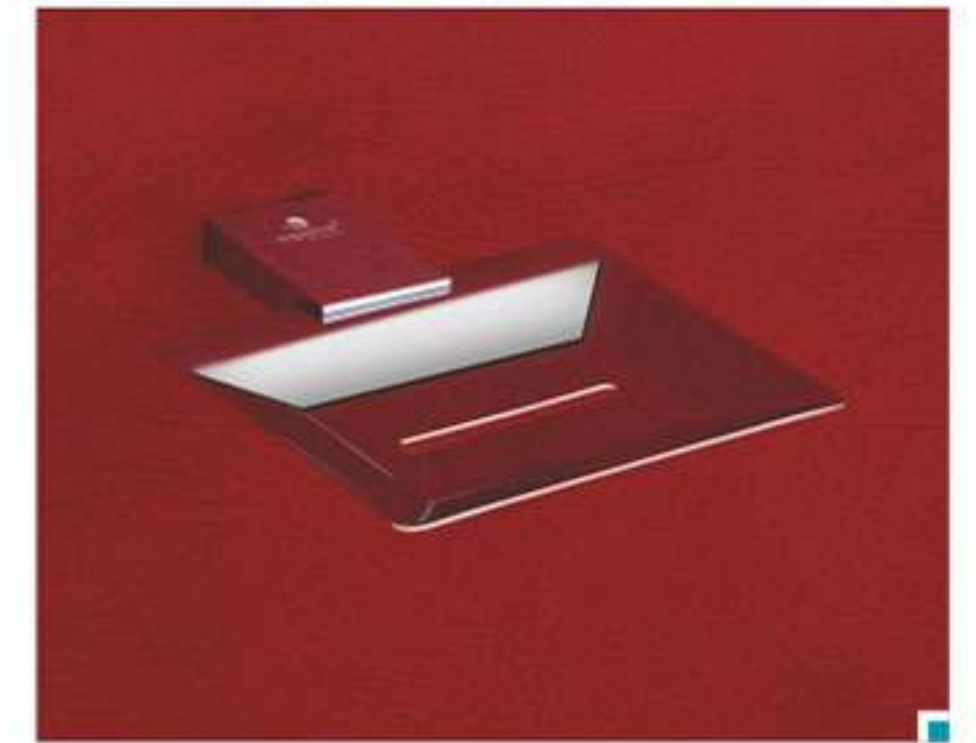

C-612 Double Soap Dish ₹ 1760

C-614 Double Towel Rod 24" ₹ 2085
18" ₹ 1986

C-605 Robe Hook ₹ 638

C-606 Liquid Soap Dispenser Square ₹ 1425
Round ₹ 1356

C-613 Soap Dish With Tumbler Holder ₹ 1769

C-616 Square Soap Dish ₹ 728