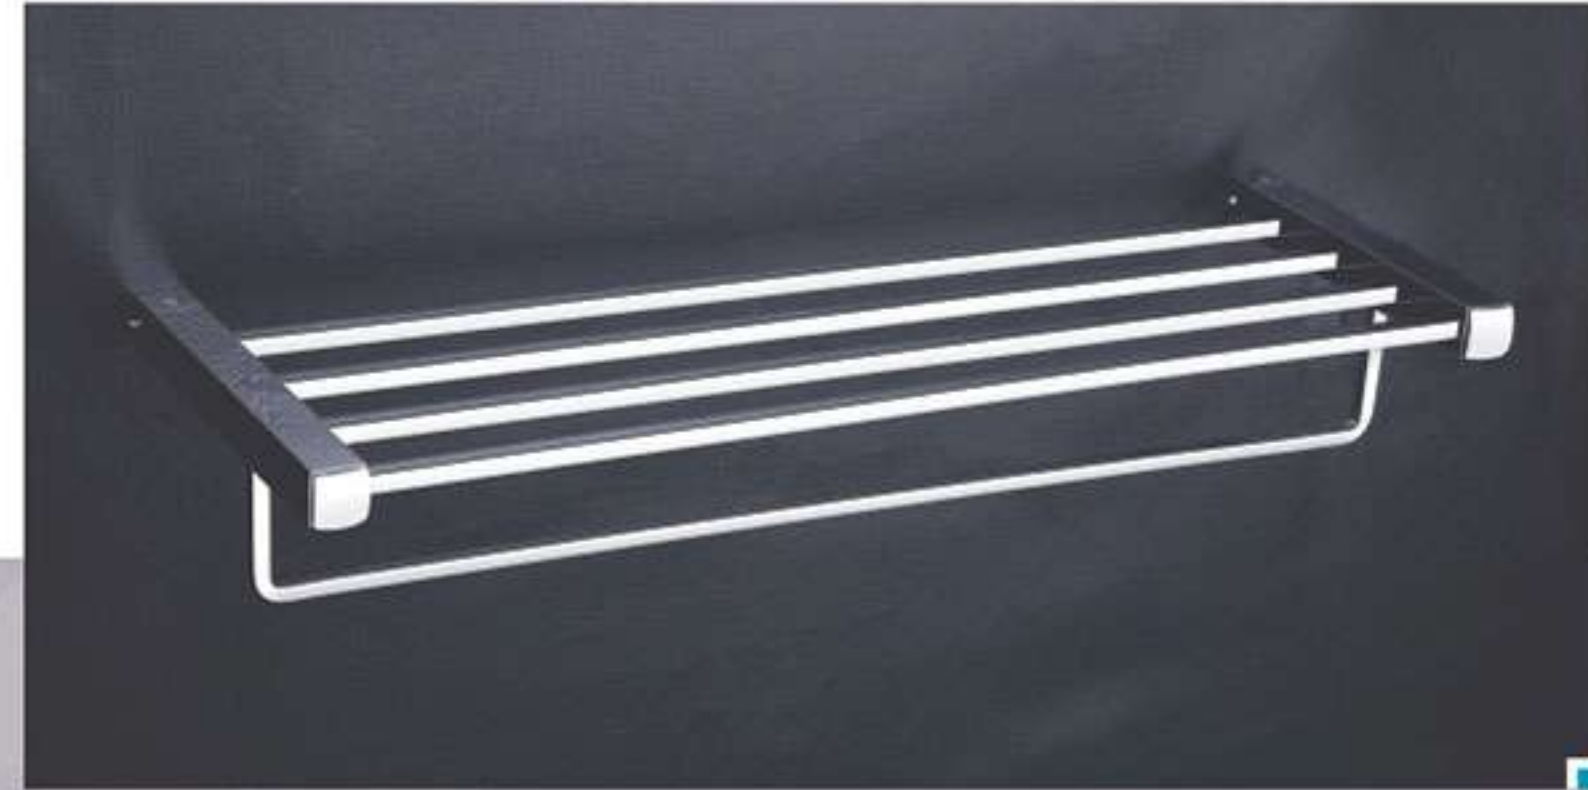

F-5113 Soap Dish With Tumbler Holder ₹ 2599

Dynamically Arced Bodies
Full Of Grace

FLYING

F-5001 Towel Rack

24" ₹ 5786
18" ₹ 5499

F-5002 Towel Rod

24" ₹ 1532
18" ₹ 1457

F-5000 Set 5 Pcs.