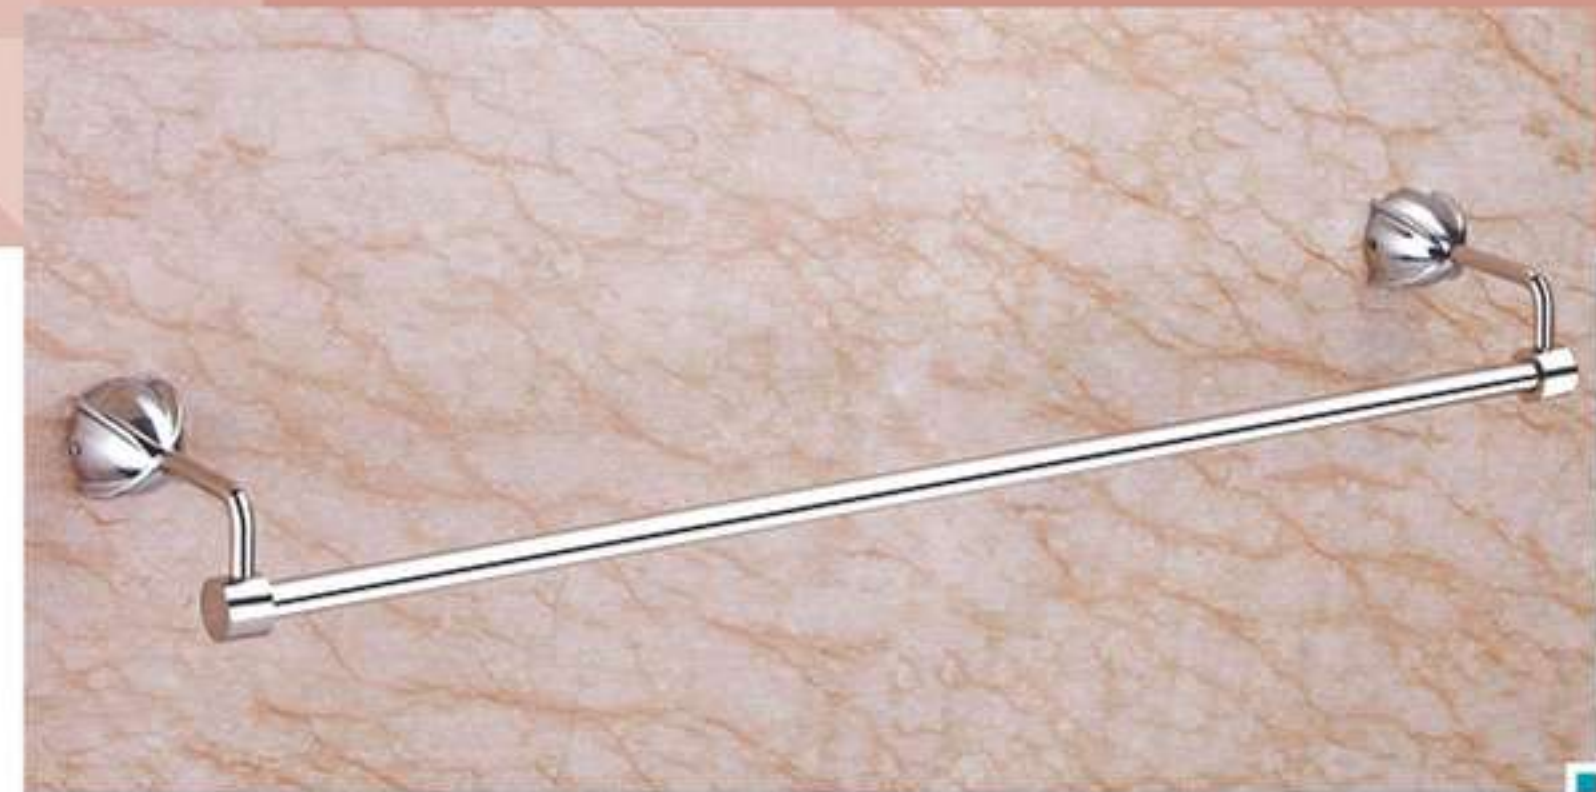

T-3013 Soap Dish With Tumbler Holder ₹ 2275

T-3006 Liquid Soap Dispenser ₹ 1714

24" ₹ 2354

18" ₹ 2248

Rounded Edges For A Soft Overall View

UNICORN

U-6001 Towel Rack

24" With Hook ₹ 4400
24" Without Hook ₹ 4198

18" With Hook ₹ 4298
18" Without Hook ₹ 4025

U-6002 Towel Rod

24" ₹ 1351
18" ₹ 1306

U-6000 Set 5 Pcs.

(Towel Rod, Soap Dish, Napkin Ring, Robe Hook, Tumbler Holder)

₹ 4934

Easy to Clean

Chrome Finish