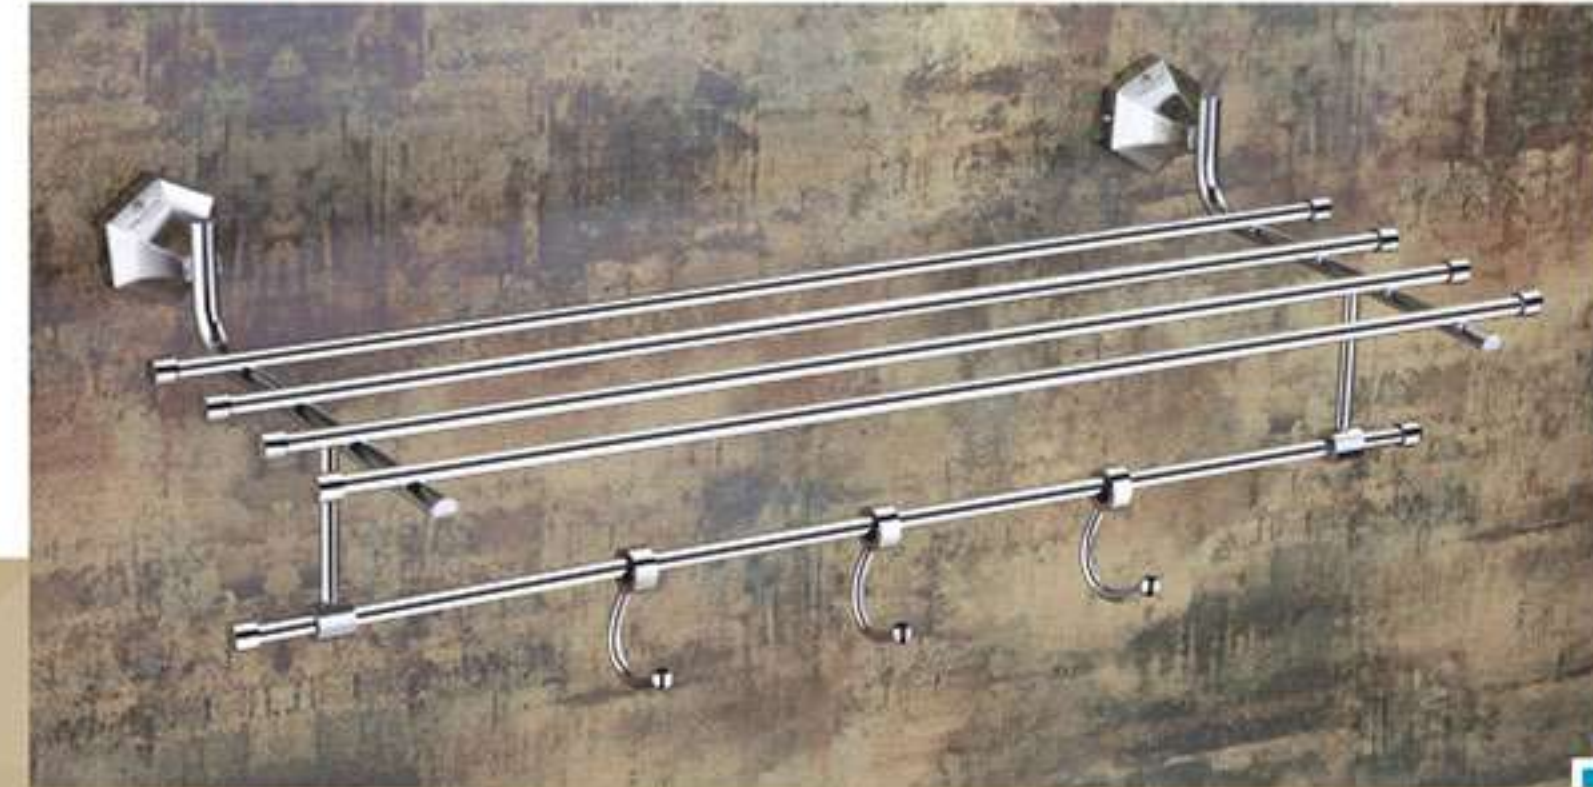

T-4013 Soap Dish With Tumbler Holder ₹ 2330

24" ₹ 2454

18" ₹ 2353

Puristic Beauty With
Corners And Edges

TARPON

T-3001 Towel Rack

24" With Hook ₹ 4299
24" Without Hook ₹ 3922

18" With Hook ₹ 4052
18" Without Hook ₹ 3714