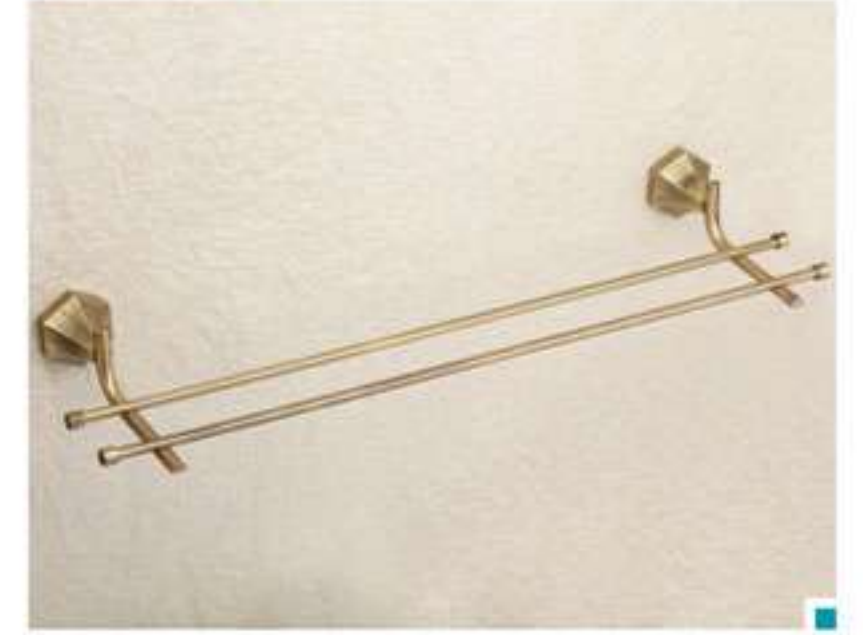

T-4004 Napkin Ring ₹ 999

T-4005 Robe Hook ₹ 712

T-4012 Double Soap Dish ₹ 2330

T-4007 Tumbler Holder ₹ 1195

T-4009 Paper Holder With Lid ₹ 2018

T-4014 Double Towel Rod 18" ₹ 2353

T-4006 Liquid Soap Dispenser ₹ 1706