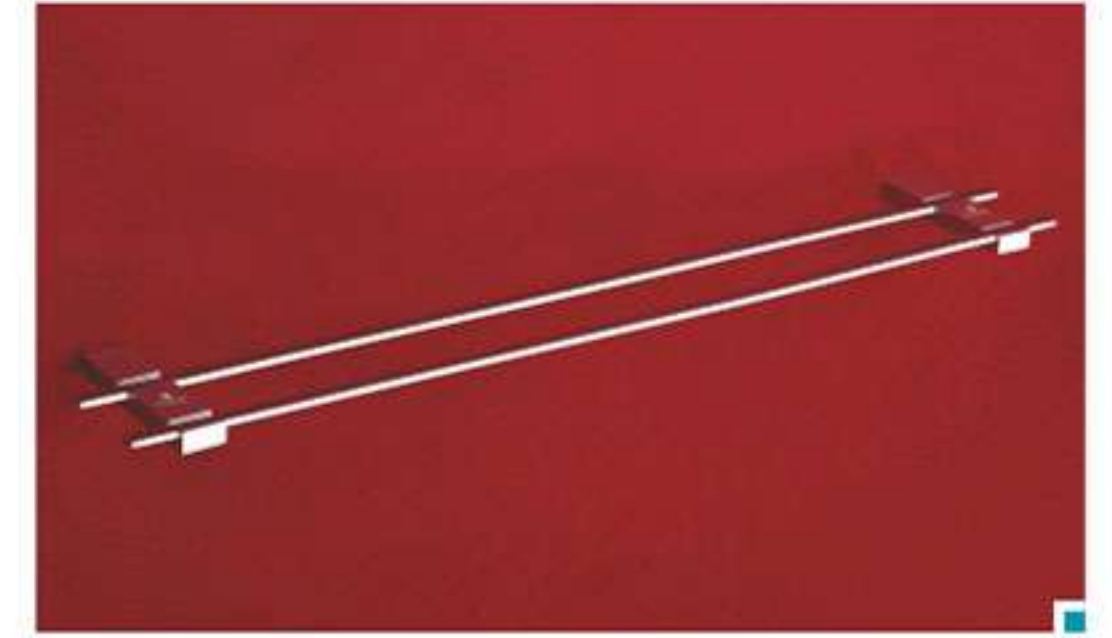

C-614 Double Towel Rod 24" ₹ 2085
18" ₹ 1986