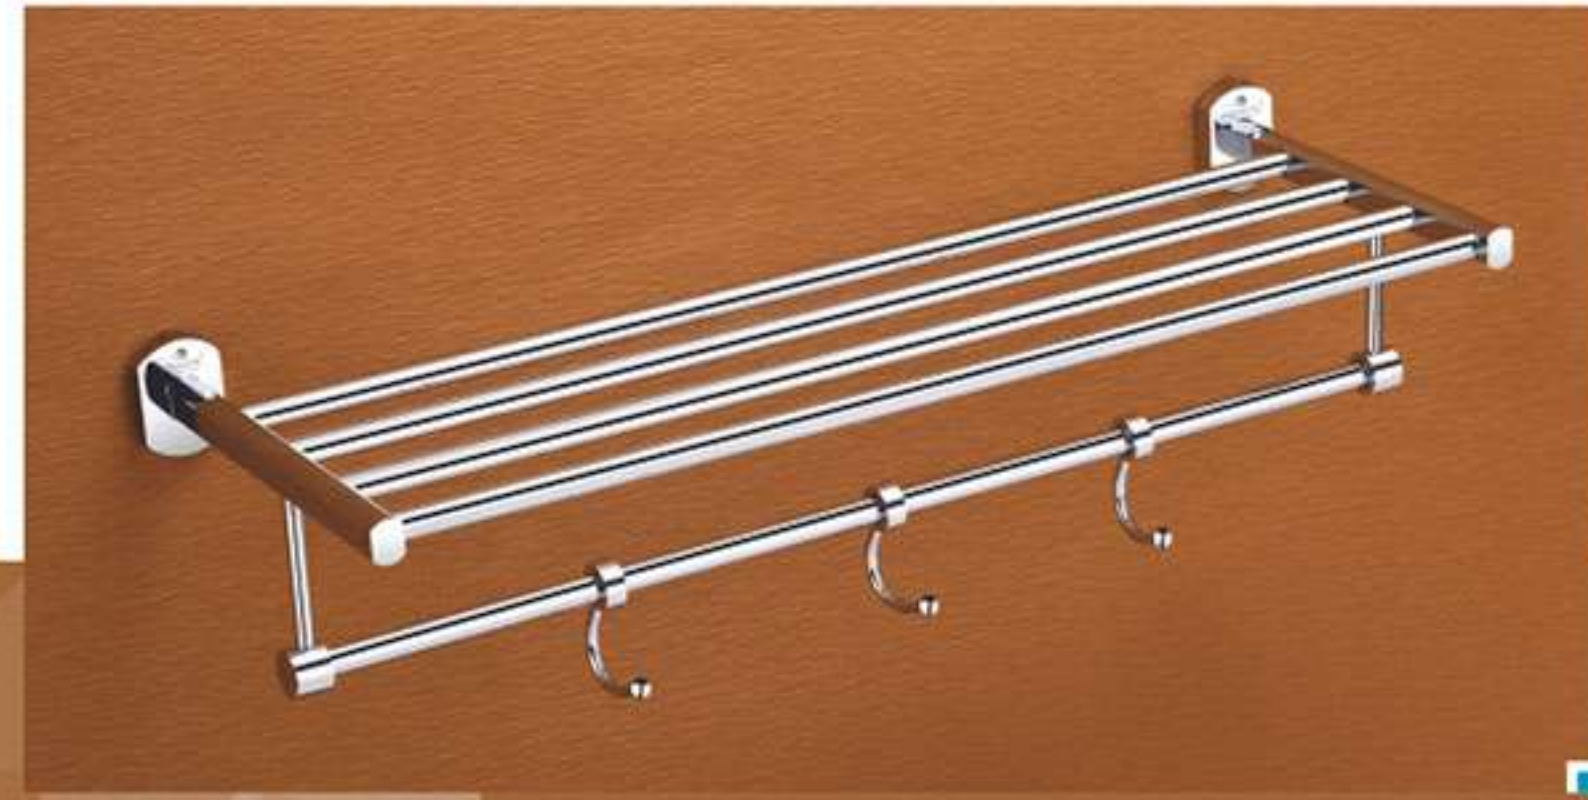

0-714 Double Towel Rod 24" ₹ 1894
18" ₹ 1845

0-706 Liquid Soap Dispenser ₹ 990

0-715 Soap Dish With Liquid Dispenser ₹ 1524

Hexa Shapes As Style Feature

SHINE

SH-401 Towel Rack	24" With Hook	₹ 3596	18" With Hook	₹ 3529
	24" Without Hook	₹ 3436	18" Without Hook	₹ 3387