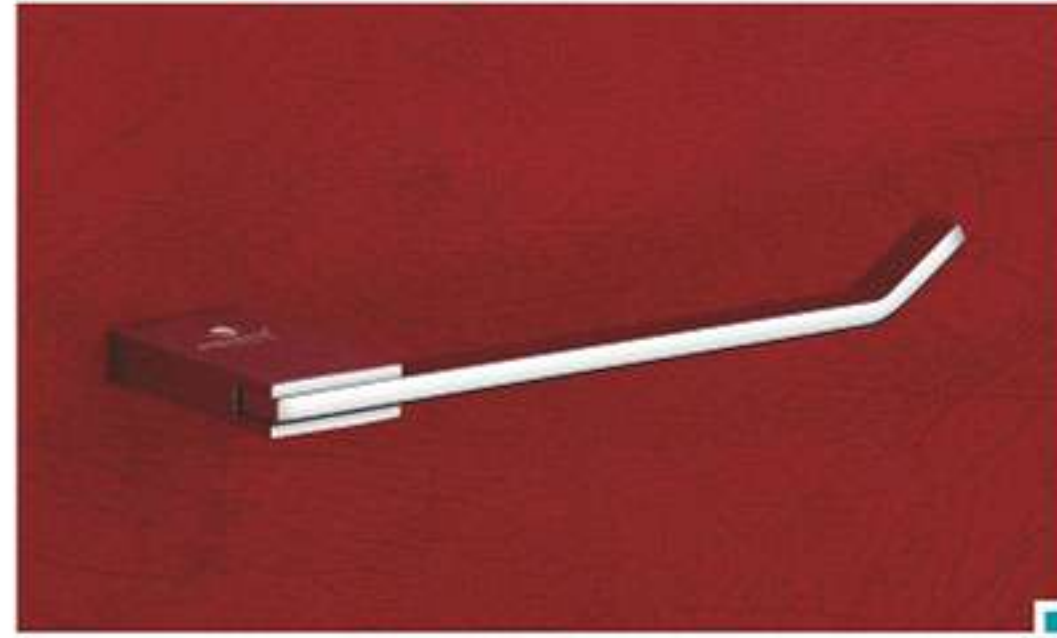

(Towel Rod, Soap Dish, Napkin Ring, Robe Hook, Tumbler Holder)

₹ 4422

Easy to Clean

Chrome Finish

Extra Durable

10 Years Warranty*

C-603 Soap Dish ₹ 868

C-604 Napkin Ring ₹ 722