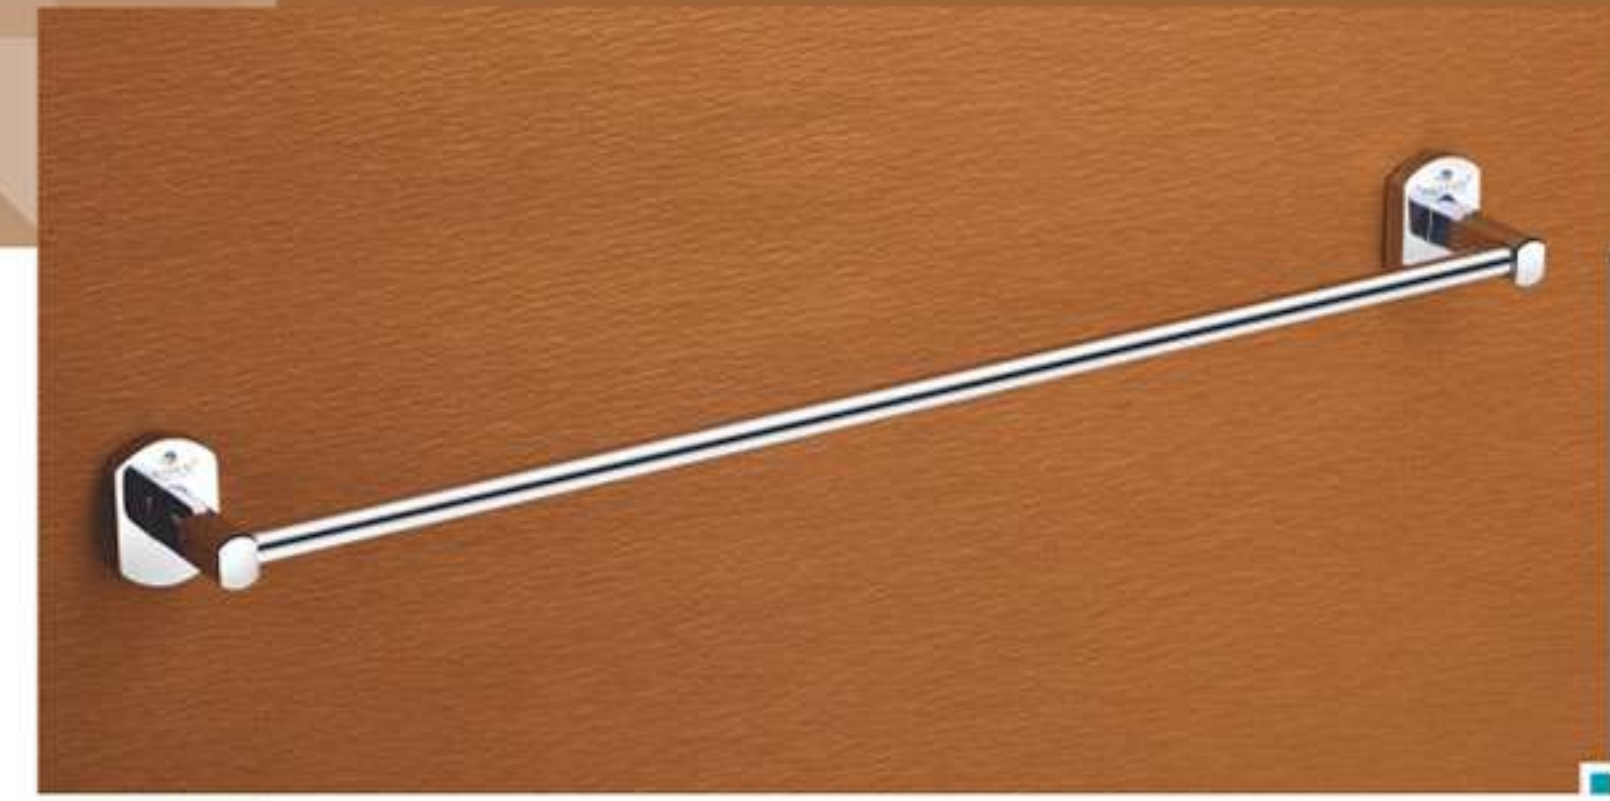

0-714 Double Towel Rod 24" ₹ 1894
18" ₹ 1845

0-706 Liquid Soap Dispenser ₹ 990

0-715 Soap Dish With Liquid Dispenser ₹ 1524

Hexa Shapes As Style Feature

SHINE

SH-401 Towel Rack	24" With Hook	₹ 3596	18" With Hook	₹ 3529
	24" Without Hook	₹ 3436	18" Without Hook	₹ 3387