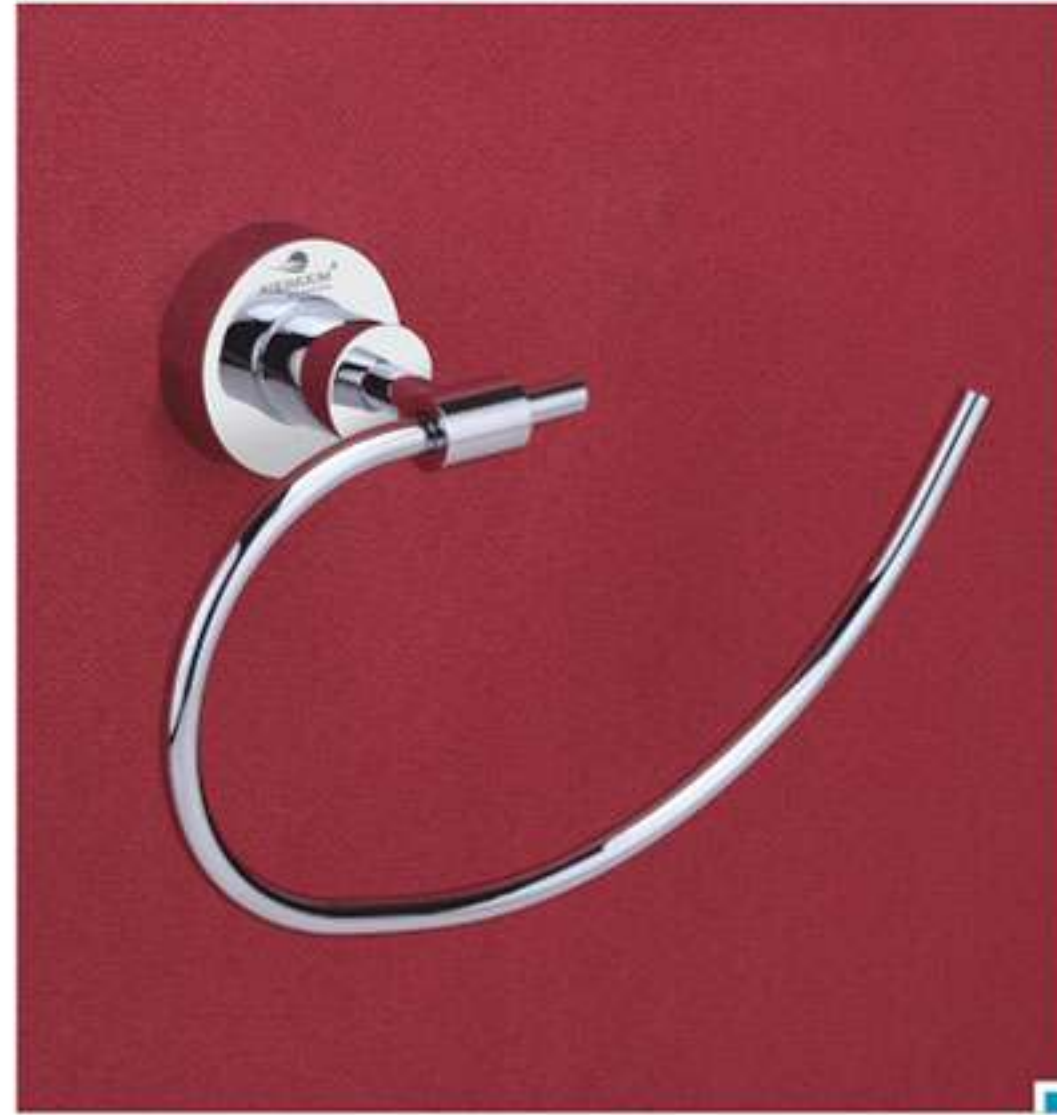

Chrome Finish

Extra Durable

10 Years Warranty*

Softness to The Touch
and Well Balanced
Proportions

A-203 Soap Dish ₹ 652

A-204 Napkin Ring ₹ 674

A-205 Robe Hook ₹ 540

A-212 Double Soap Dish ₹ 1324