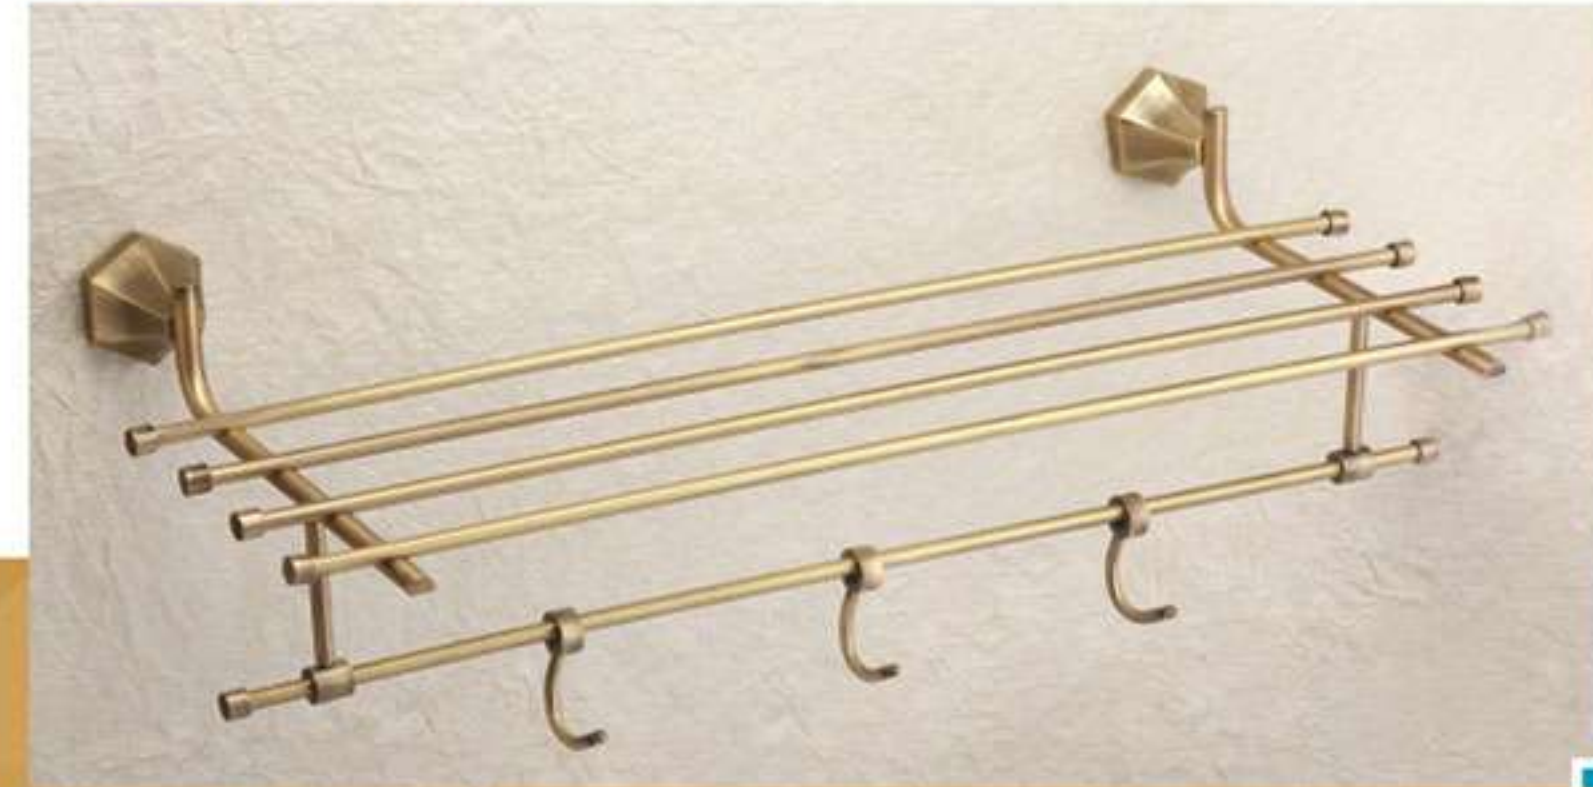

A Forward Arched Shape With Ergonomic Finish As Design Highlight

TARPON ANTIQUE

T-4001 Towel Rack

24" With Hook ₹ 4542
24" Without Hook ₹ 4187

18" With Hook ₹ 4304
18" Without Hook ₹ 3954

T-4002 Towel Rod

24" ₹ 1801
18" ₹ 1749