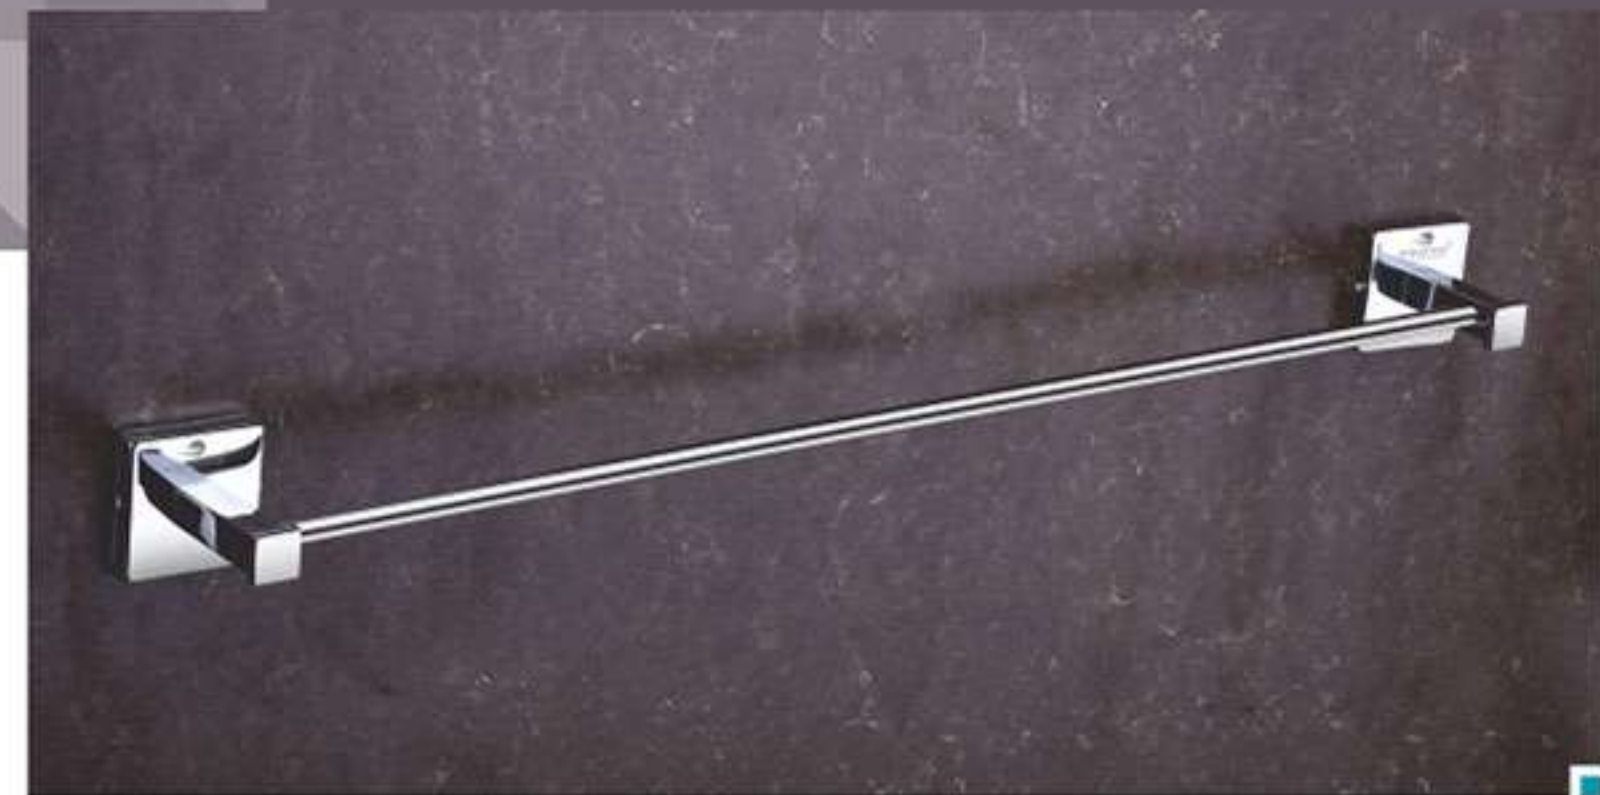

24" With Hook ₹ 2542
24" Without Hook ₹ 2277

18" With Hook ₹ 2444
18" Without Hook ₹ 2178

AT-1102

Towel Rod

24" ₹ 886
18" ₹ 856

AT-1100

Set 5 Pcs.

(Towel Rod, Soap Dish, Napkin Ring, Robe Hook, Tumbler Holder)