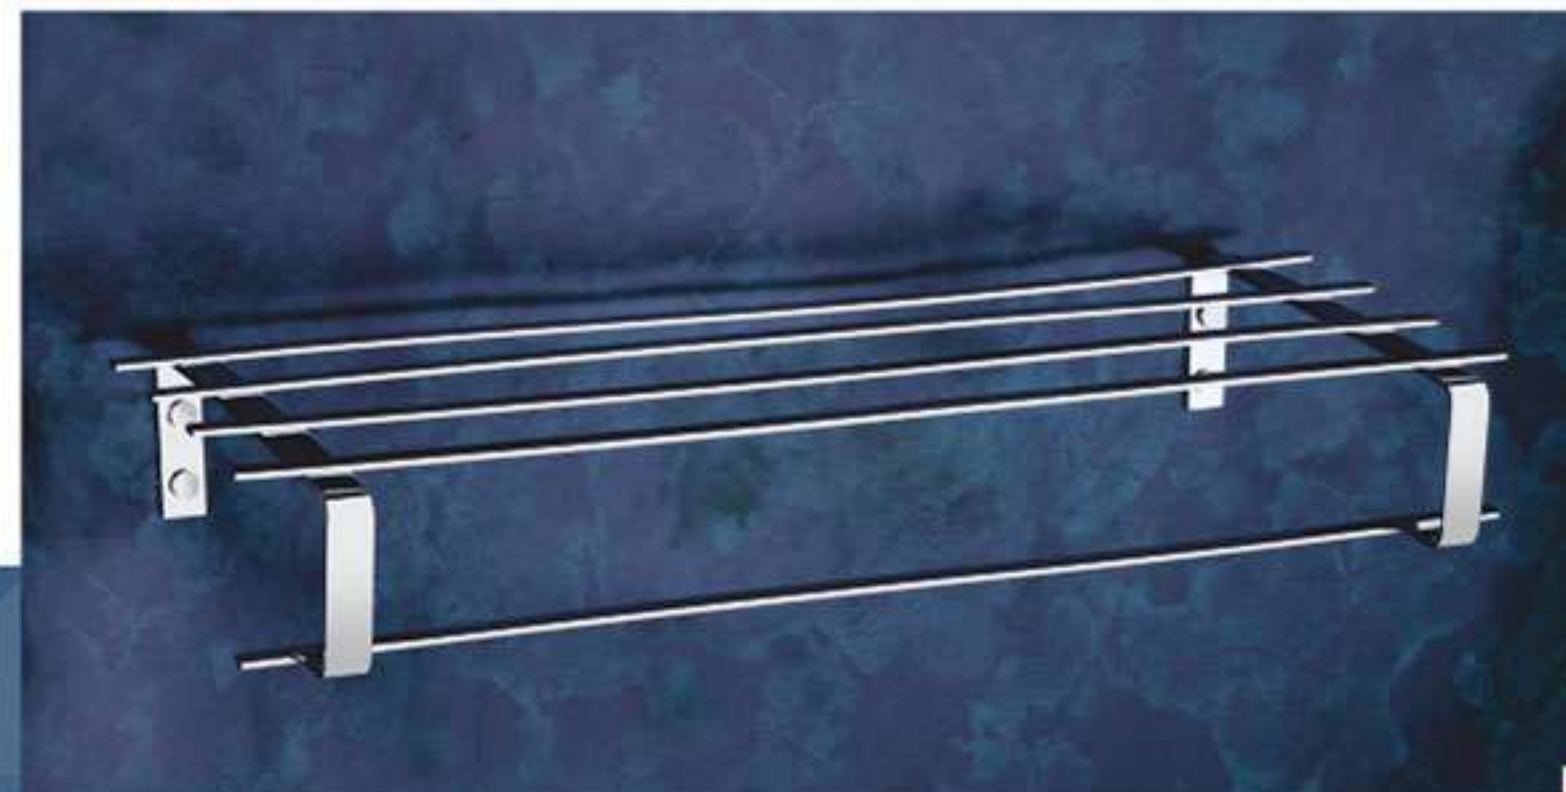

QUEEN

Q-801 Towel Rack

24" ₹ 3486
18" ₹ 3289

24" ₹ 1170
18" ₹ 1108

Q-800 Set 5 Pcs.

(Towel Rod, Soap Dish, Napkin Ring, Robe Hook, Tumbler Holder)

₹ 4014

Easy to Clean

Chrome Finish

Extra Durable

10 Years Warranty*