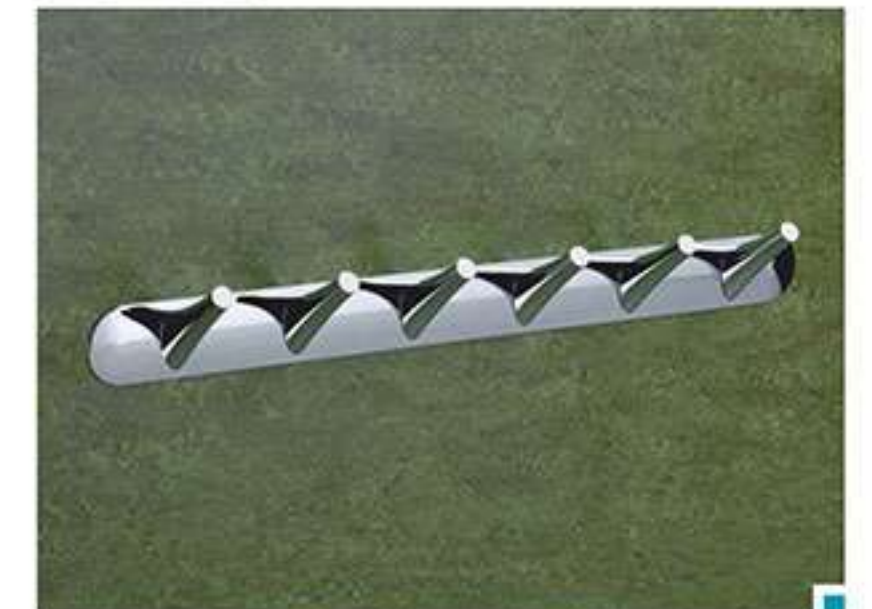

AQ-2059 Round Shaving Mirror ₹ 2553

AQ-2018 Rio Series Hook

3 Hook ₹ 315 5 Hook ₹ 525
4 Hook ₹ 420 6 Hook ₹ 630

AQ-2019 Neon Series Hook

3 Hook ₹ 315 5 Hook ₹ 525
4 Hook ₹ 420 6 Hook ₹ 630

AQ-2020 Platy Series Hook