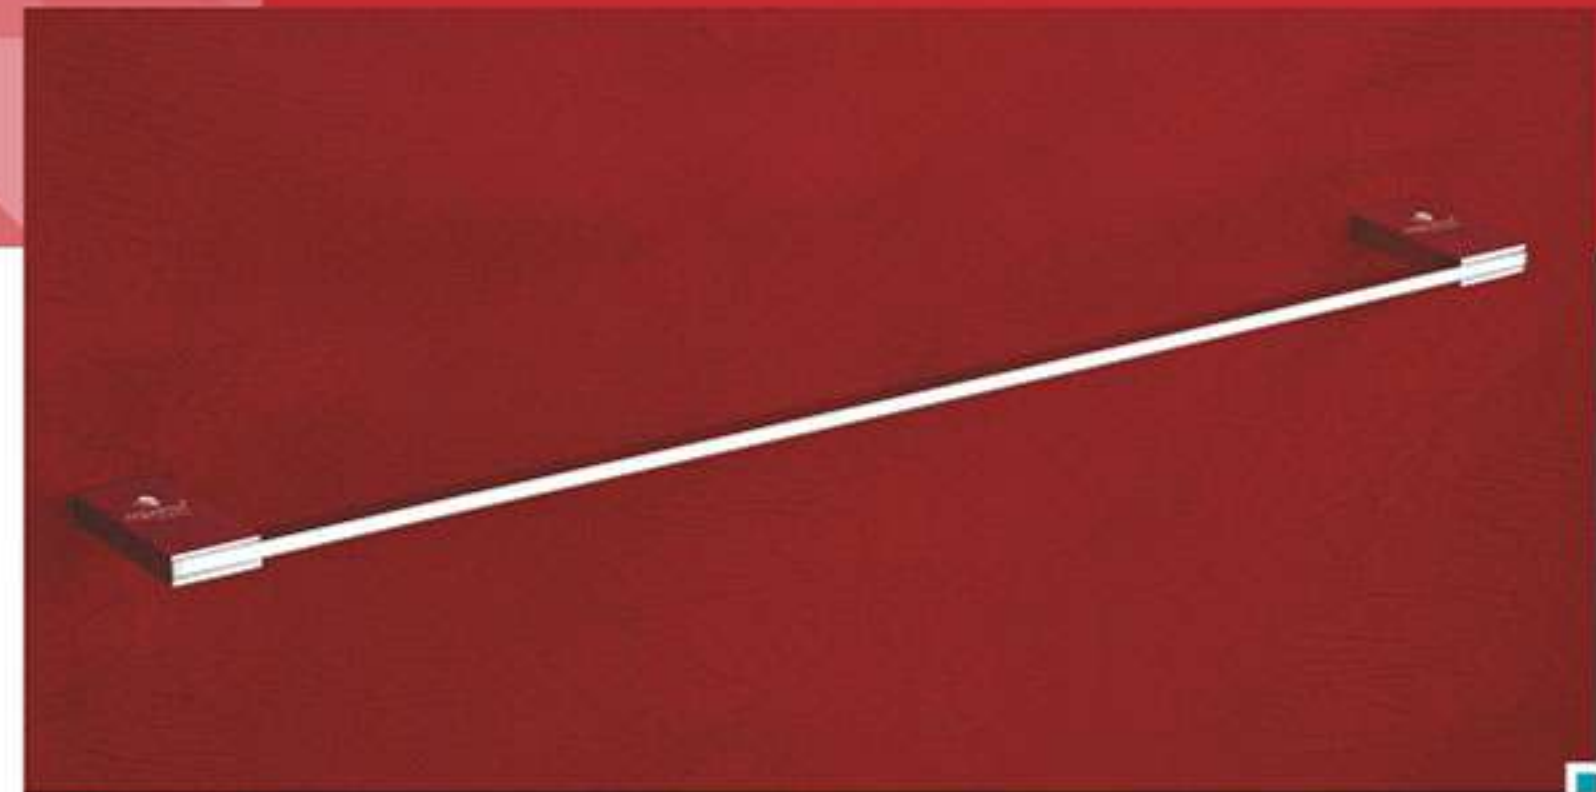

TR-9007 Tumbler Holder ₹ 1017

A TIMELESS BEAUTY
STATEMENT

CHARLY

C-601 Towel Rack

24" ₹ 4299
18" ₹ 4275

C-602 Towel Rod

24" ₹ 1368
18" ₹ 1347

C-600 Set 5 Pcs.