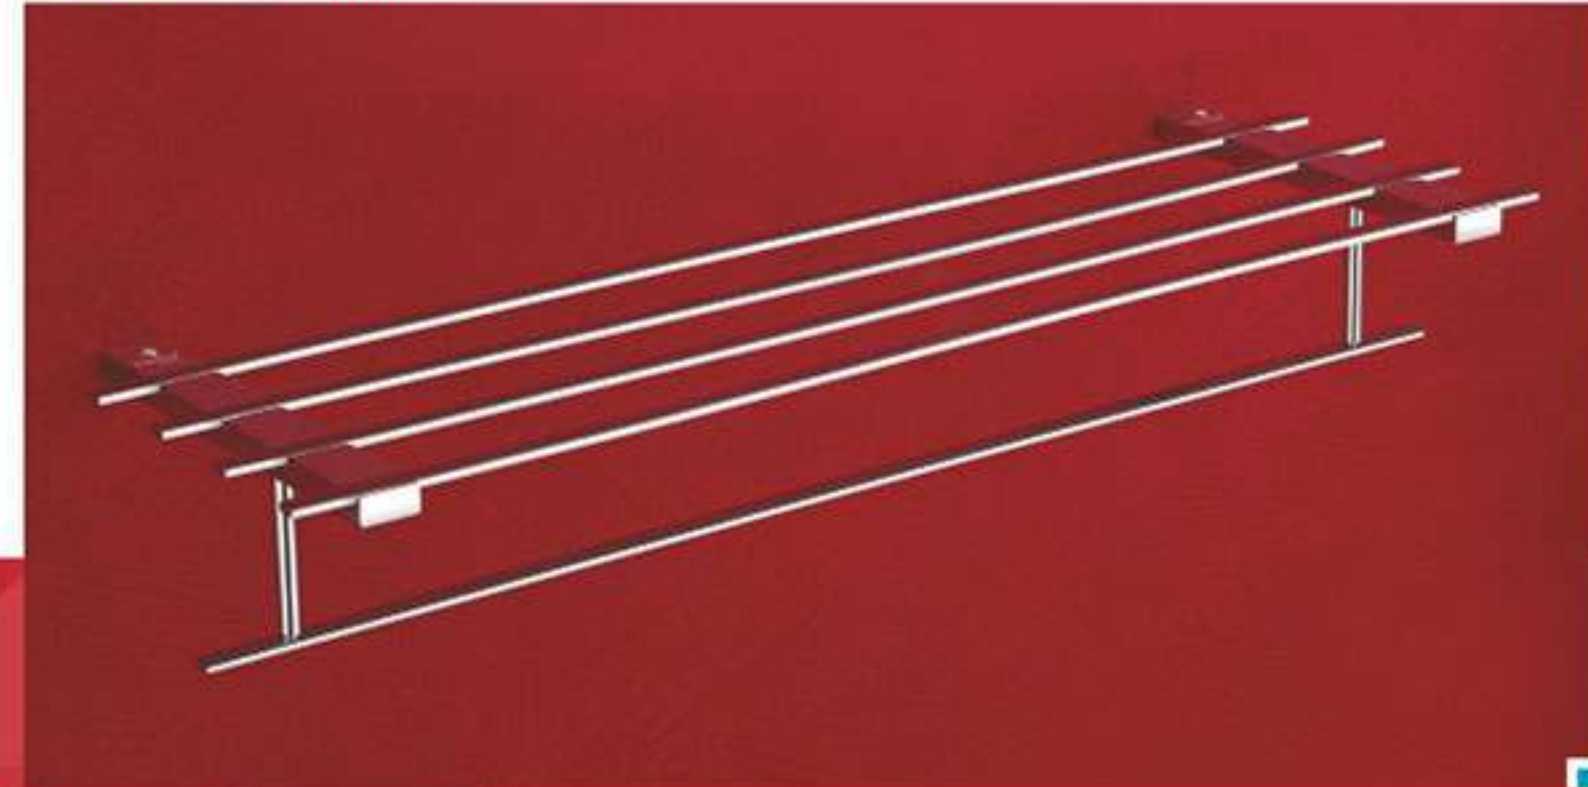

TR-9007 Tumbler Holder ₹ 1017

A TIMELESS BEAUTY
STATEMENT

CHARLY

C-601 Towel Rack

24" ₹ 4299
18" ₹ 4275

C-602 Towel Rod

24" ₹ 1368
18" ₹ 1347

C-600 Set 5 Pcs.