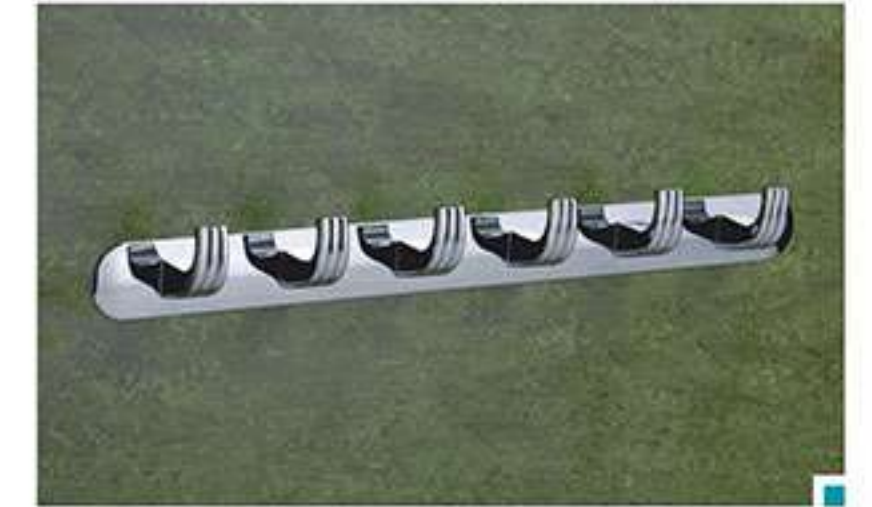

AQ-2018 Rio Series Hook

3 Hook ₹ 315   5 Hook ₹ 525
4 Hook ₹ 420   6 Hook ₹ 630