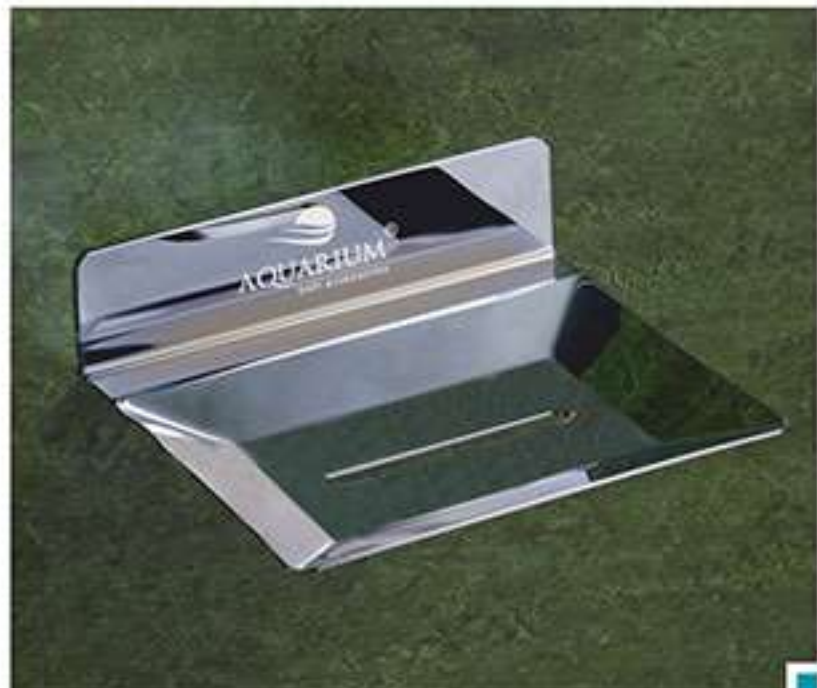

OTHER PRODUCTS

AQ-2057 Orange Series Soap Dish ₹ 240

AQ-2056 Lemon Series Soap Dish ₹ 240

AQ-2055 Yellow Series Soap Dish ₹ 240

AQ-2013 Glass Double Shelf ₹ 3382

AQ-2058 Counter Soap Dish ₹ 666

AQ-2060 Square Shaving Mirror ₹ 2500