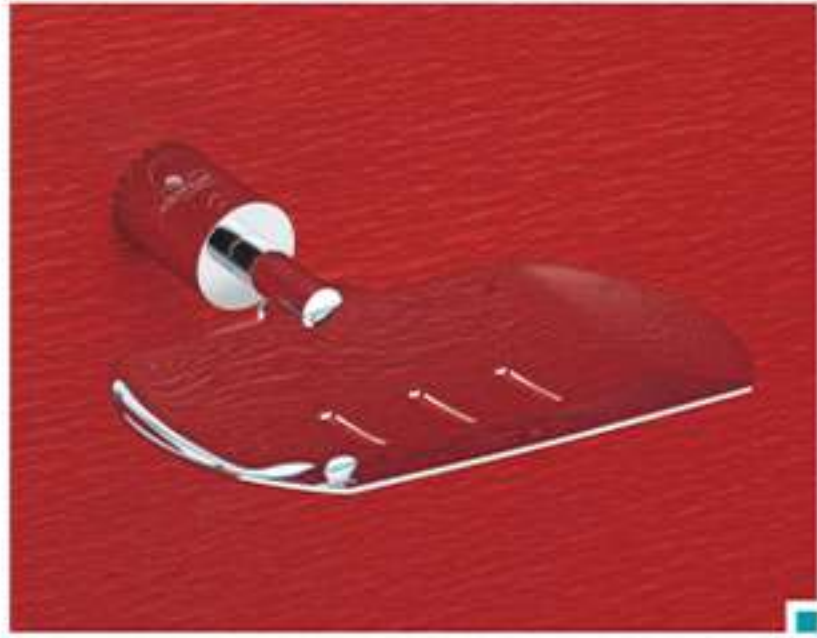

S-103 Soap Dish ₹ 512