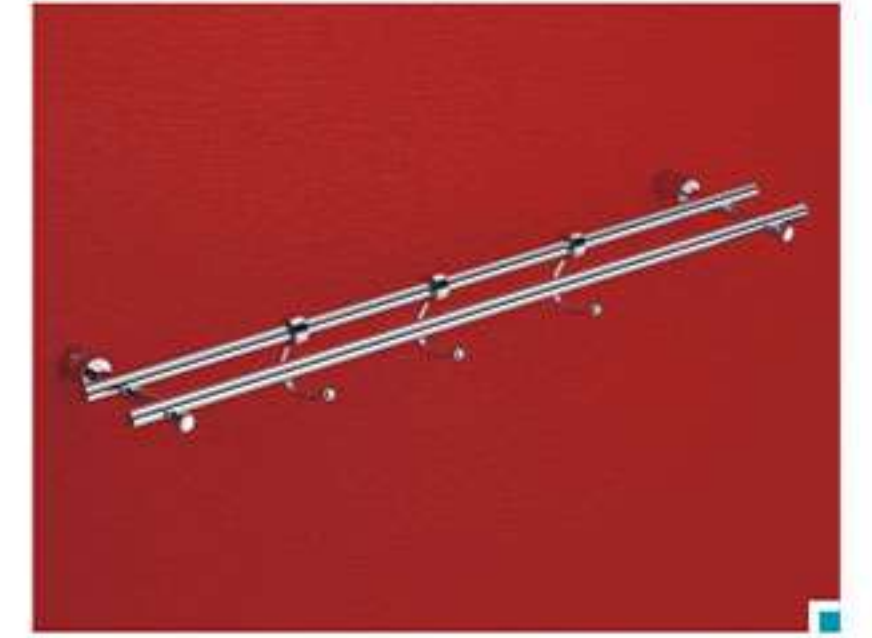

S-114 Double Towel Rod 24" ₹ 1887
18" ₹ 1814