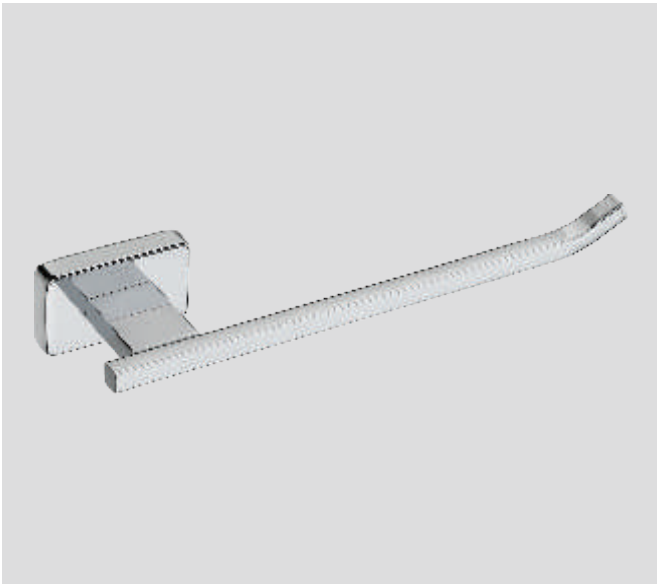

Material : S.S. 304
Finish : C.P.

OP-9
Glass Tumbler

Material : S.S. 304
Finish : C.P.

OP-8
Glass Soap Dish

Material : S.S. 304
Finish : C.P.

OP-2
Napkin Ring

Material : S.S. 304
Finish : C.P.

OP-6
Paper Holder