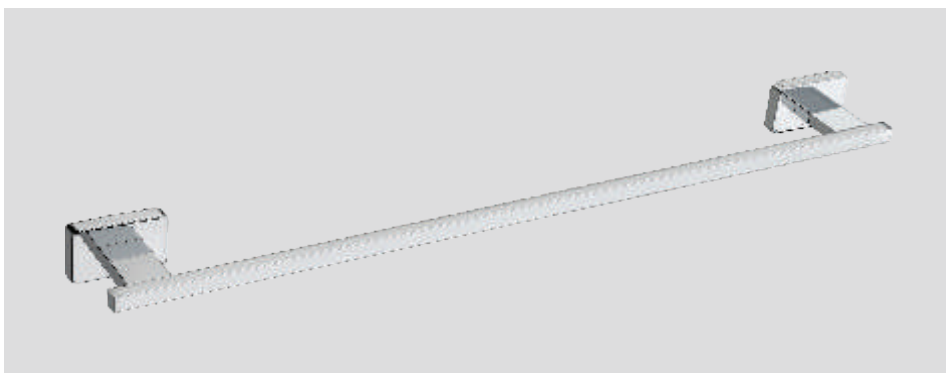

Sarvamangal

Space saving, strong & safe
to match today's bathing environment....

optimal

OP-7
Towel Rack

Material : S.S. 304
Finish : C.P.

OP-3
Towel Rod

Material : S.S. 304
Finish : C.P.

OP-1
Rob Hook