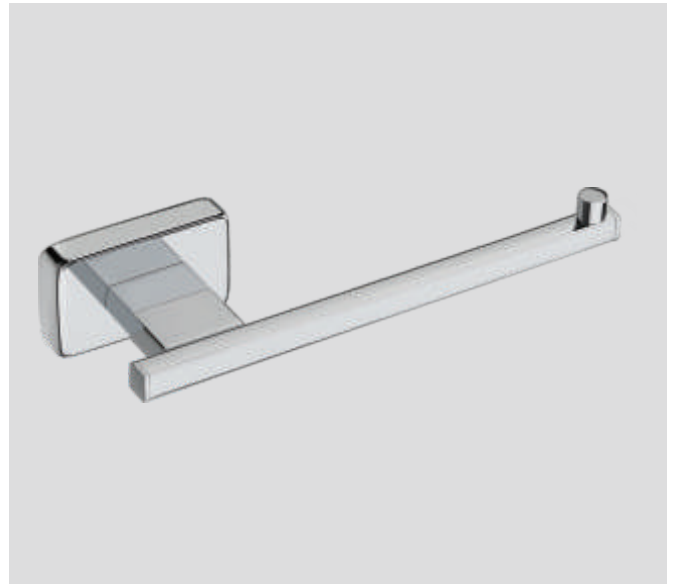

Material : S.S. 304
Finish : C.P.

OP-9
Glass Tumbler

Material : S.S. 304
Finish : C.P.

OP-8
Glass Soap Dish

Material : S.S. 304
Finish : C.P.

OP-2
Napkin Ring

Material : S.S. 304
Finish : C.P.

OP-6
Paper Holder