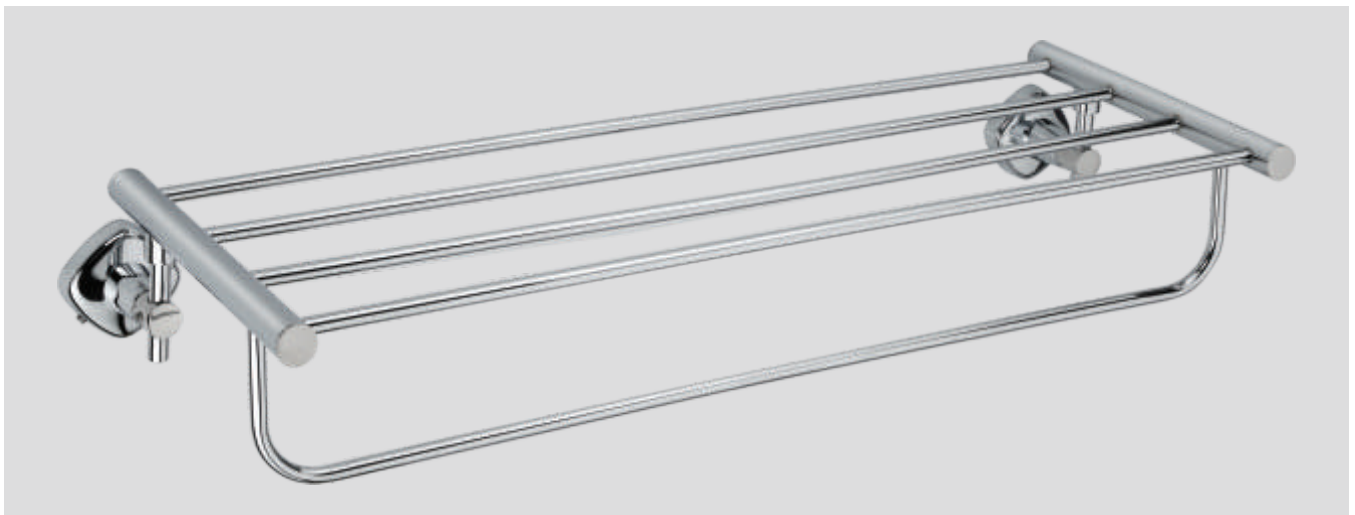

MI-10
Liquid Soap Dispenser

Material : S.S. 304
Finish : C.P.

MI-6F
Paper Holder with Lid

Material : S.S. 304
Finish : C.P.

bijou

BU-7
Towel Rack

Material : S.S. 304
Finish : C.P.

BU-3
Towel Rod