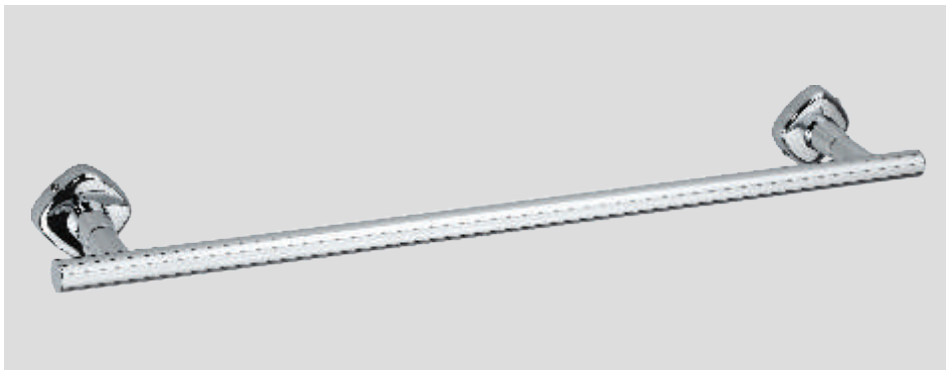

MI-10
Liquid Soap Dispenser

Material : S.S. 304
Finish : C.P.

MI-6F
Paper Holder with Lid

Material : S.S. 304
Finish : C.P.

bijou

BU-7
Towel Rack

Material : S.S. 304
Finish : C.P.

BU-3
Towel Rod