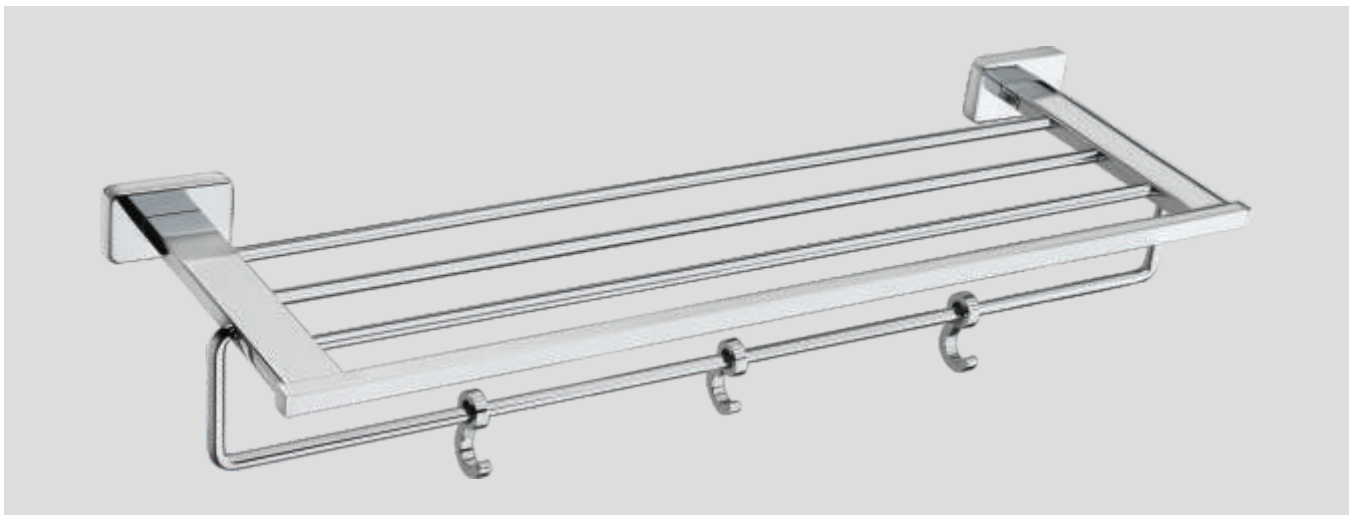

Sarvamangal

Space saving, strong & safe
to match today's bathing environment....

optimal

OP-7
Towel Rack

Material : S.S. 304
Finish : C.P.

OP-3
Towel Rod

Material : S.S. 304
Finish : C.P.

OP-1
Rob Hook