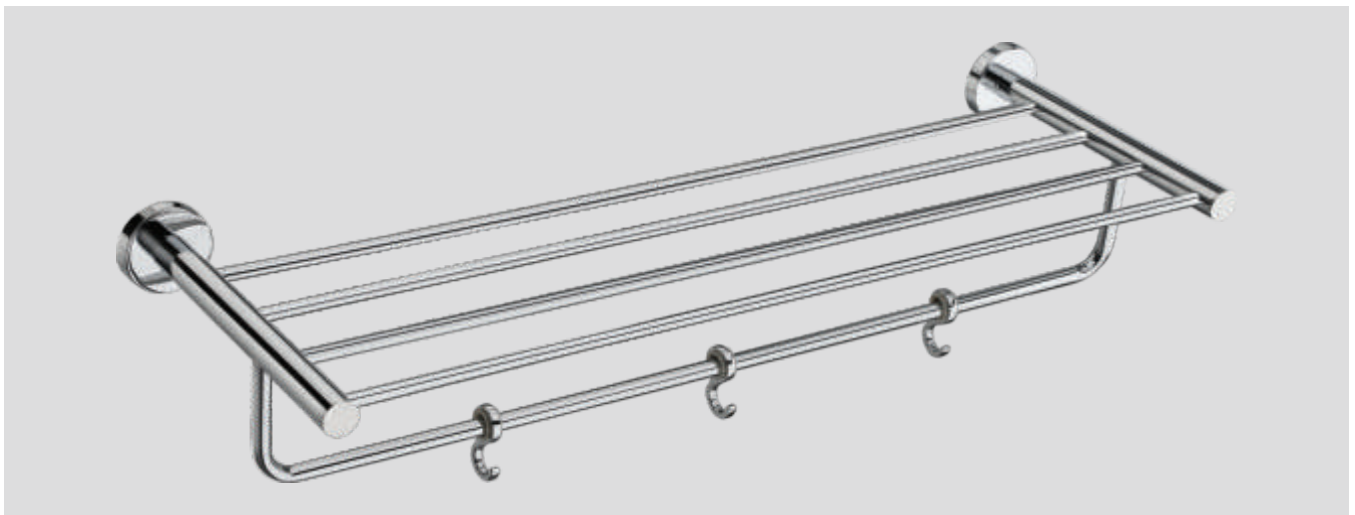

Material : S.S. 304
Finish : C.P.

OP-10
Liquid Soap Dispenser

Material : S.S. 304
Finish : C.P.

OP-6F
Paper Holder with Lid

Material : S.S. 304
Finish : C.P.

winsome

WN-7
Towel Rack

Material : S.S. 304
Finish : C.P.