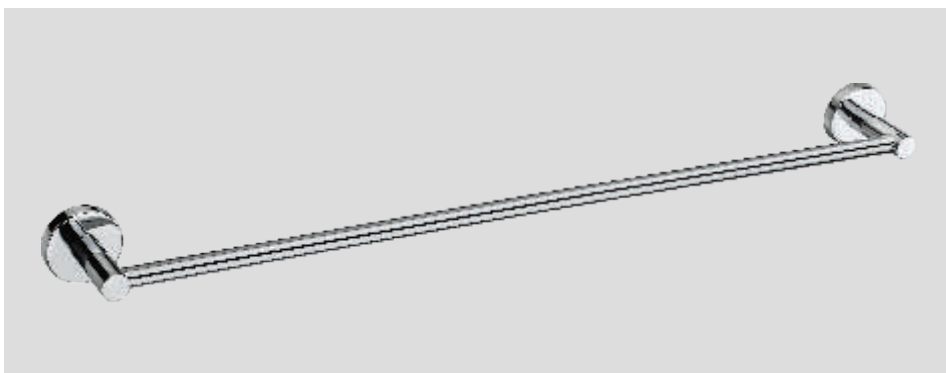

Material : S.S. 304
Finish : C.P.

OP-10
Liquid Soap Dispenser

Material : S.S. 304
Finish : C.P.

OP-6F
Paper Holder with Lid

Material : S.S. 304
Finish : C.P.

winsome

WN-7
Towel Rack

Material : S.S. 304
Finish : C.P.