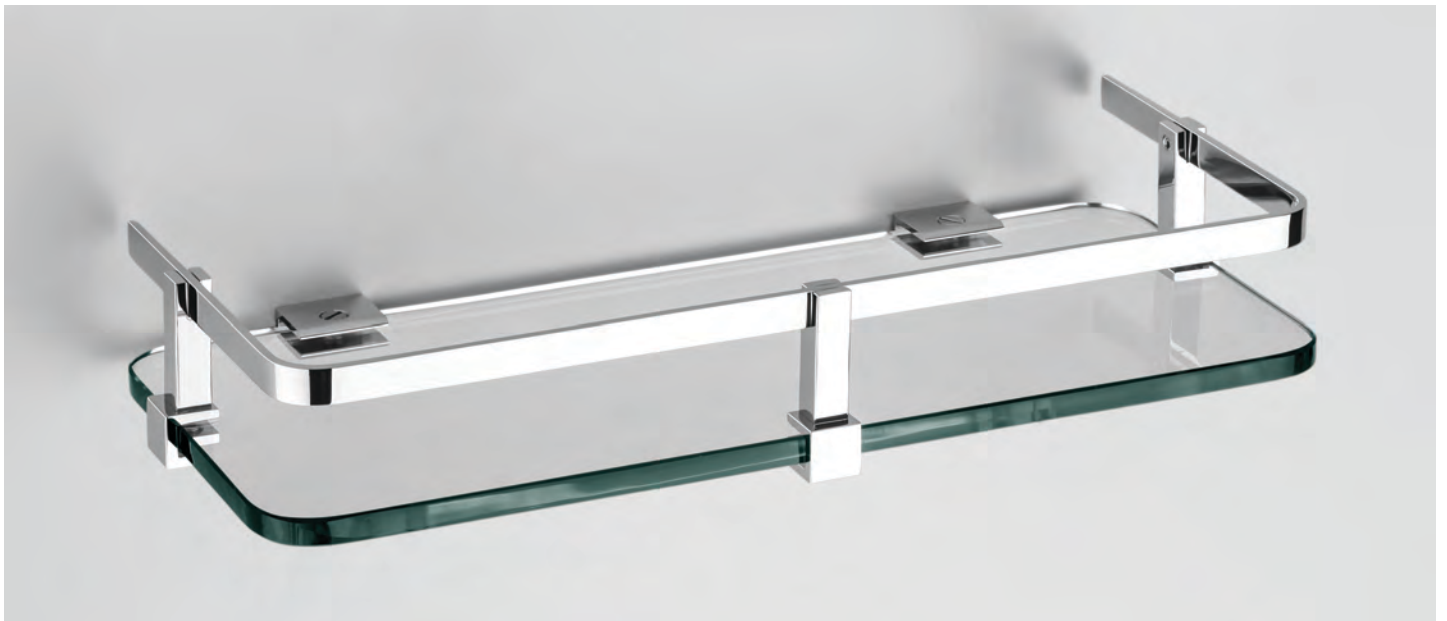

SS-106
Glass Shelf

Material : S.S. 304
Finish : Glossy
Size : 10"x5", 12"x5", 14"x5", 16"x5"