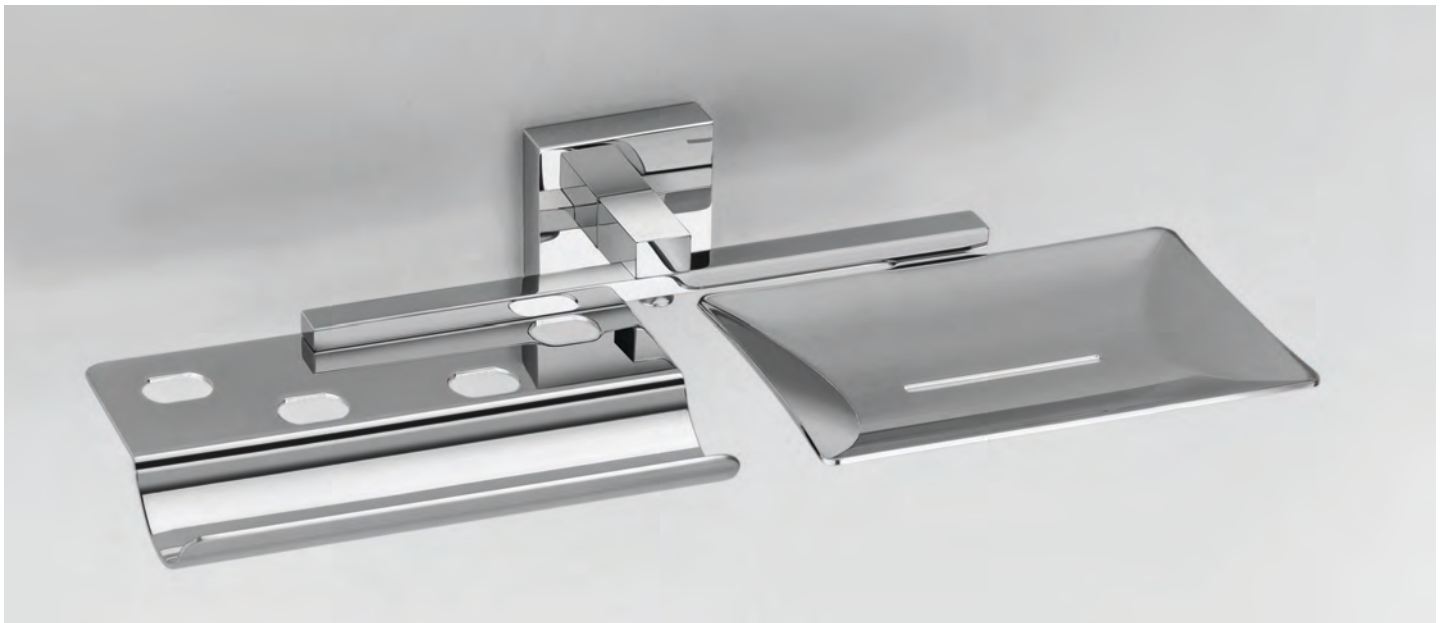

EL-4+5
Soap Dish Tumbler

Material : Full Brass
Finish : C.P.