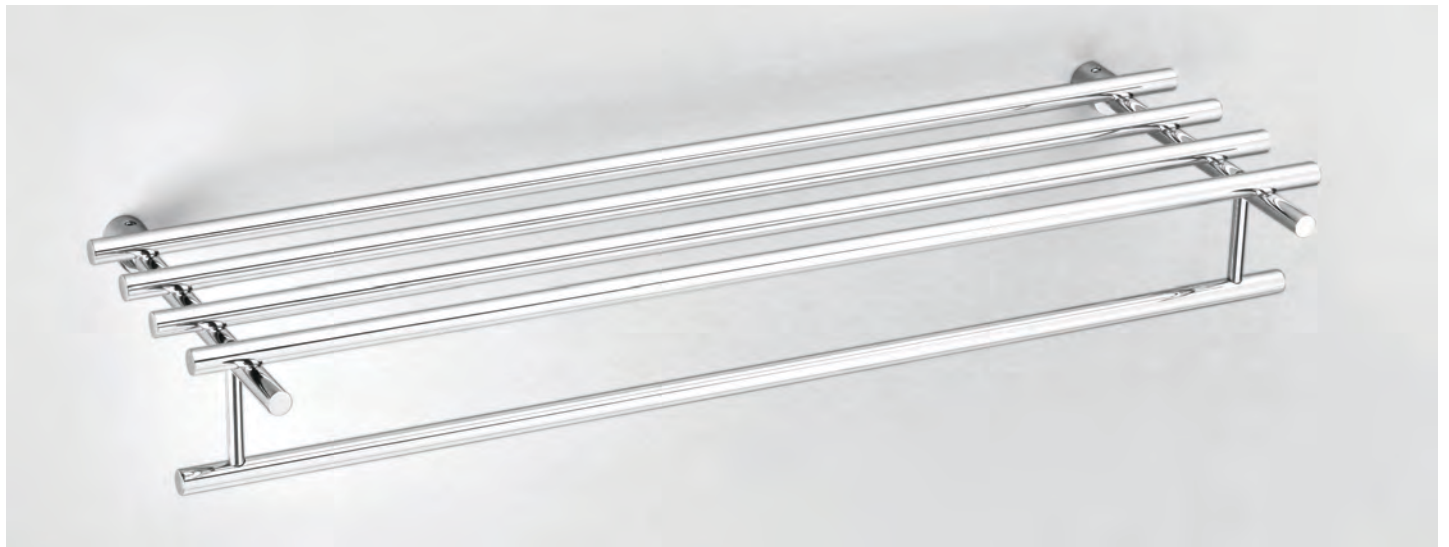

Material : Full Brass  
Finish : C.P.

**BR-10**  
Soap Dispensary

Material : Full Brass  
Finish : C.P.

**BR-6F**  
Paper Holder with Lid

Material : Full Brass  
Finish : C.P.

**MA-7**  
Towel Rack

Material : S.S. 304  
Finish : Glossy