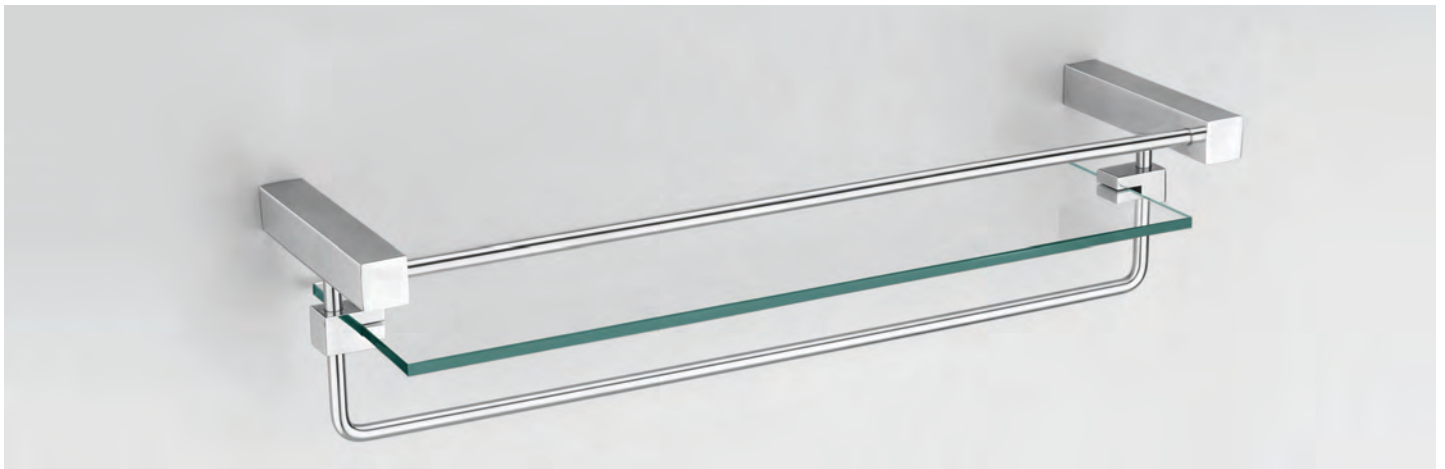

**Material :** Full Brass  
**Finish :** C.P.

Sarvamangal

POLE

Material : S.S. 304  
Finish : Glossy

shelf  
S.S. 304

**SS-104**  
Shelf

Material : S.S. 304  
Finish : Glossy  
Size : 14" x 5"

**SS-105**  
Glass Shelf