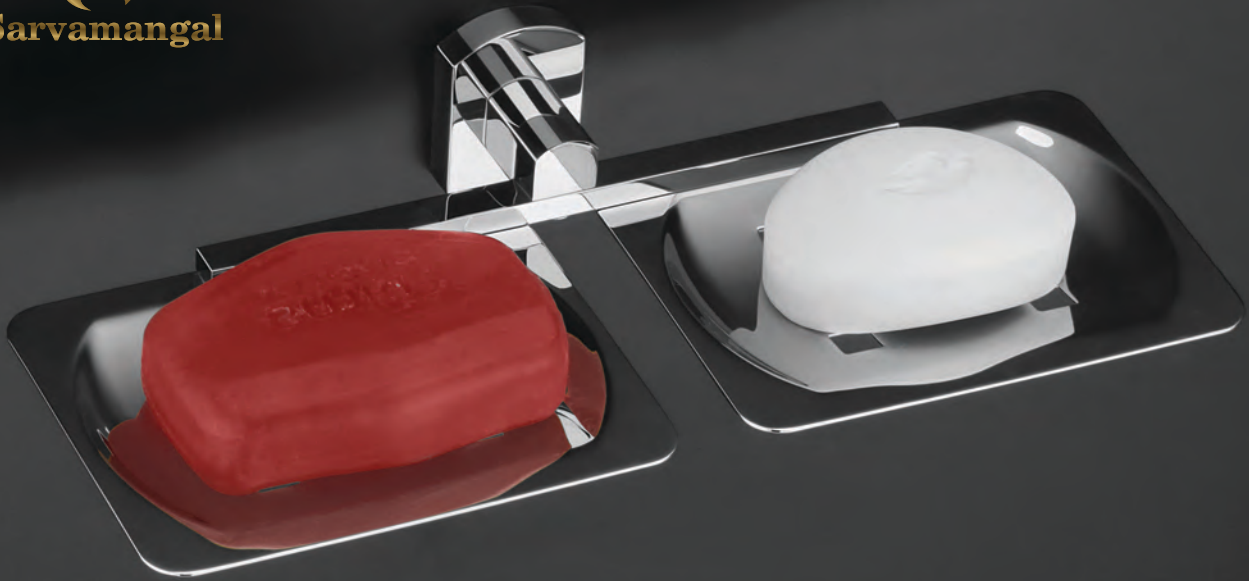

Sarvamangal

sarsij
full brass