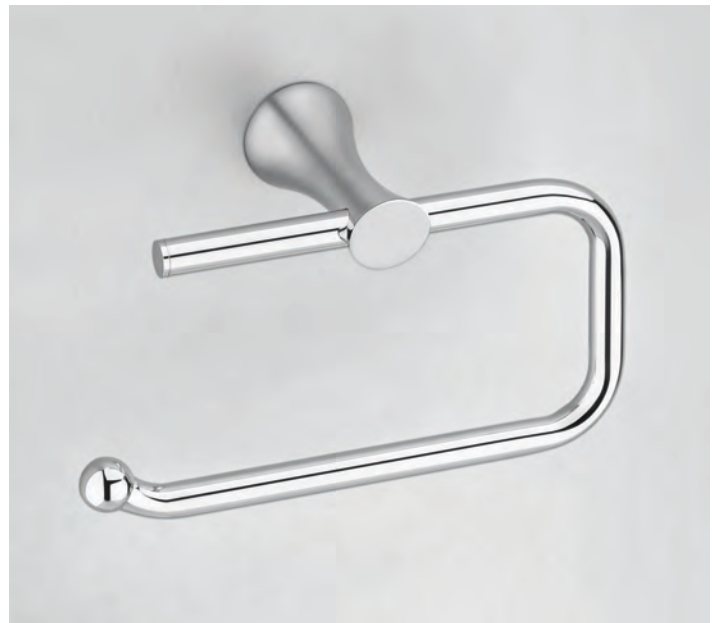

**DA-3**  
Towel Rod

Material : Full Brass  
Finish : C.P.

**DA-1**  
Rob Hook

Material : Full Brass  
Finish : C.P.

**DA-5**  
Tumbler Holder

Material : Full Brass  
Finish : C.P.

**DA-10**  
Soap Dispensary

Material : Full Brass  
Finish : C.P.

**DA-2**  
Napkin Ring

Material : Full Brass  
Finish : C.P.

**DA-6**  
Paper Holder

Material : Full Brass  
Finish : C.P.

**DA-4**  
Soap Dish

Material : Full Brass  
Finish : C.P.