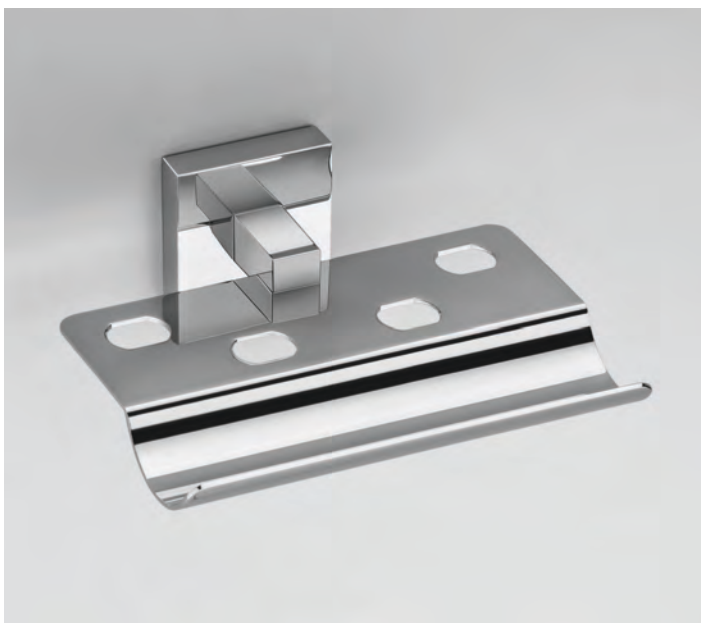

EL-5
Tumbler Holder

Material : Full Brass
Finish : C.P.