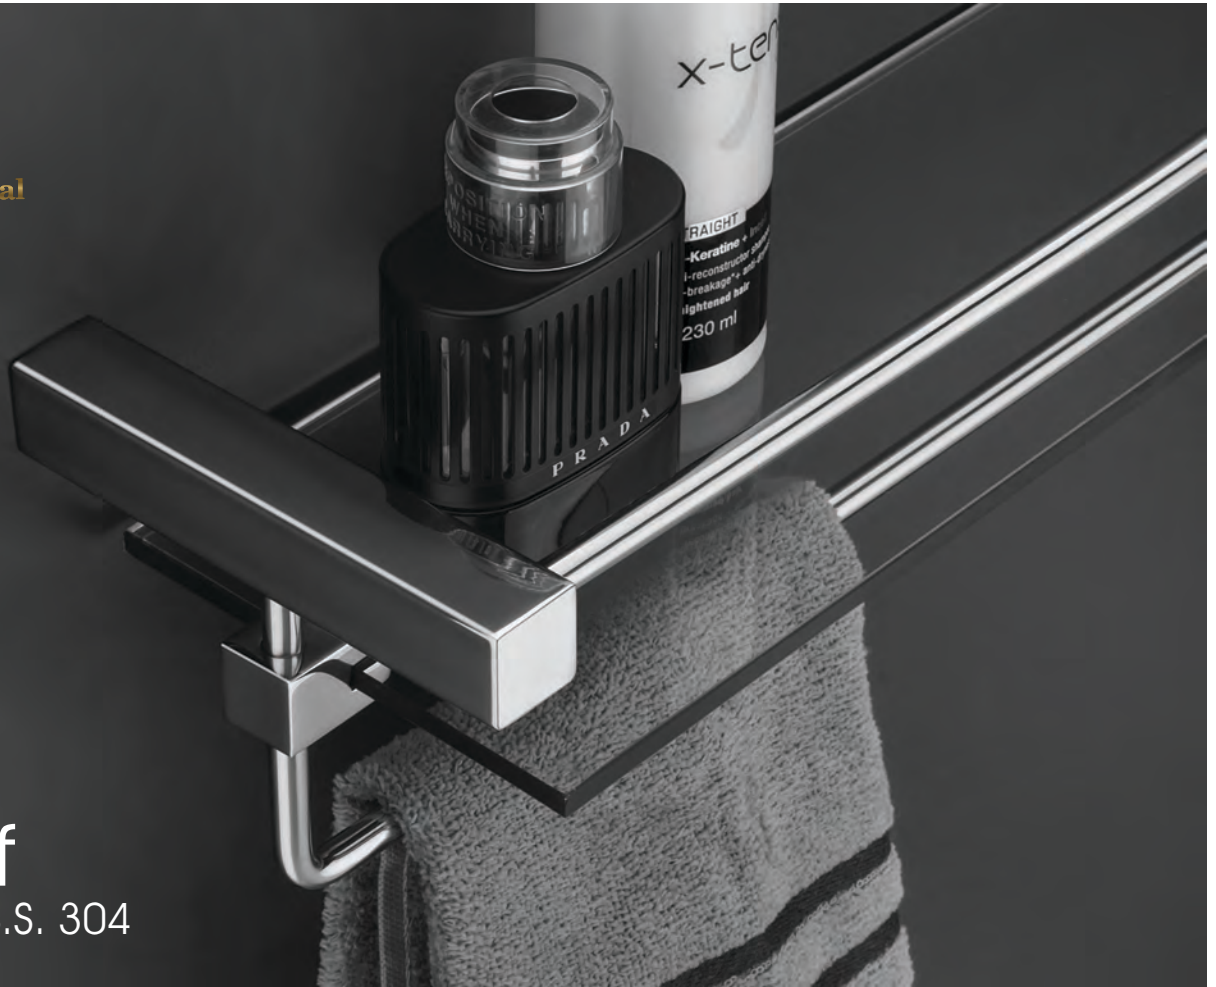

**Material :** Full Brass  
**Finish :** C.P.

Sarvamangal

POLE

Material : S.S. 304  
Finish : Glossy

shelf  
S.S. 304

**SS-104**  
Shelf

Material : S.S. 304  
Finish : Glossy  
Size : 14" x 5"

**SS-105**  
Glass Shelf