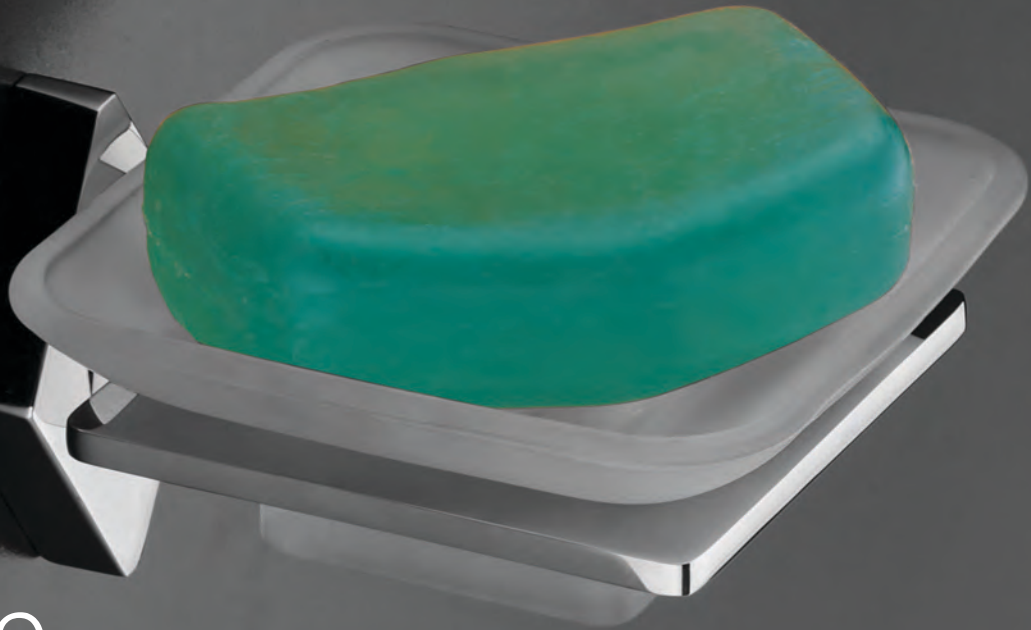

Sarvamangal

plume
full brass