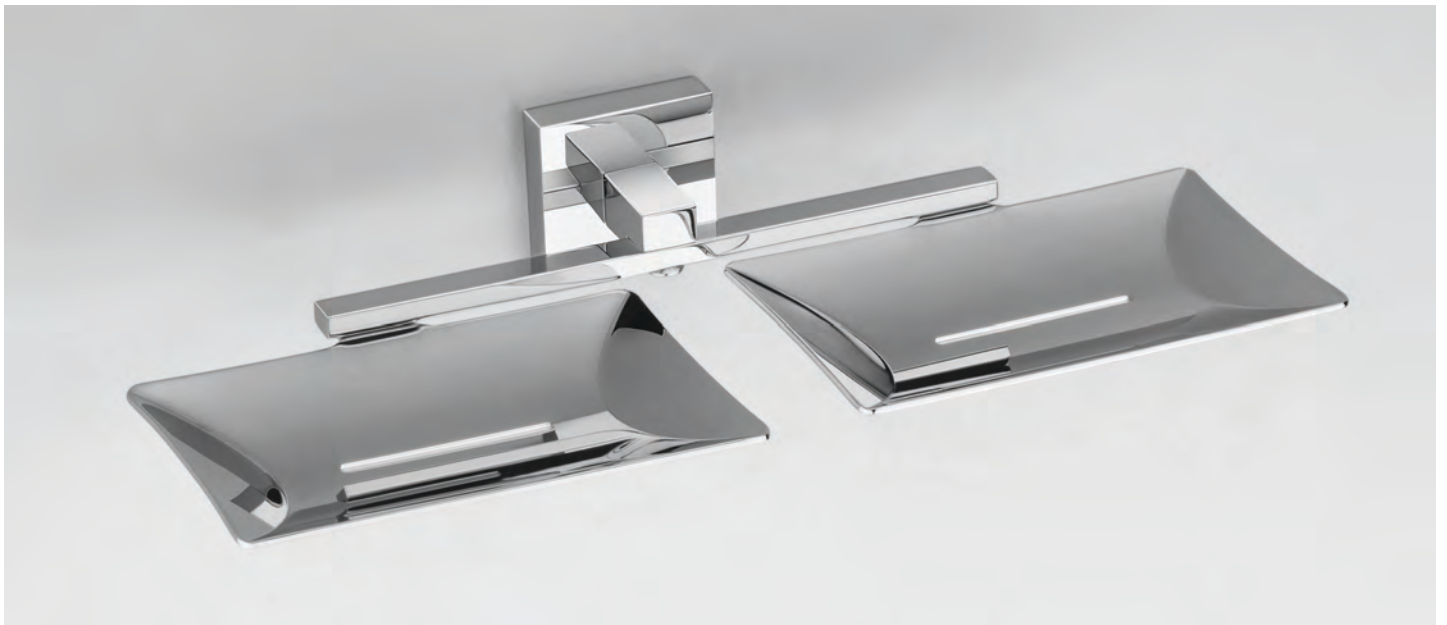

Material : Full Brass  
Finish : C.P.

**EL-6**  
Paper Holder

Material : Full Brass  
Finish : C.P.

**EL-5**  
Tumbler Holder

Material : Full Brass  
Finish : C.P.

**EL-4**  
Soap Dish

Material : Full Brass  
Finish : C.P.