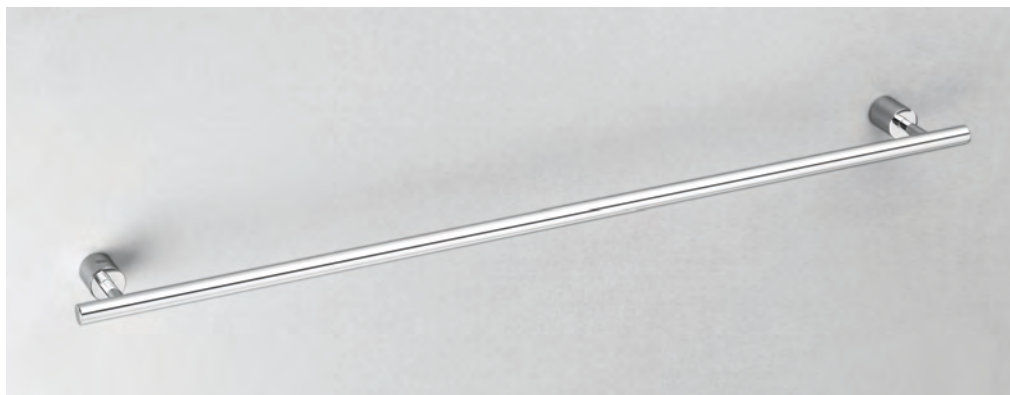

Material : Full Brass  
Finish : C.P.

**BR-10**  
Soap Dispensary

Material : Full Brass  
Finish : C.P.

**BR-6F**  
Paper Holder with Lid

Material : Full Brass  
Finish : C.P.

**MA-7**  
Towel Rack

Material : S.S. 304  
Finish : Glossy