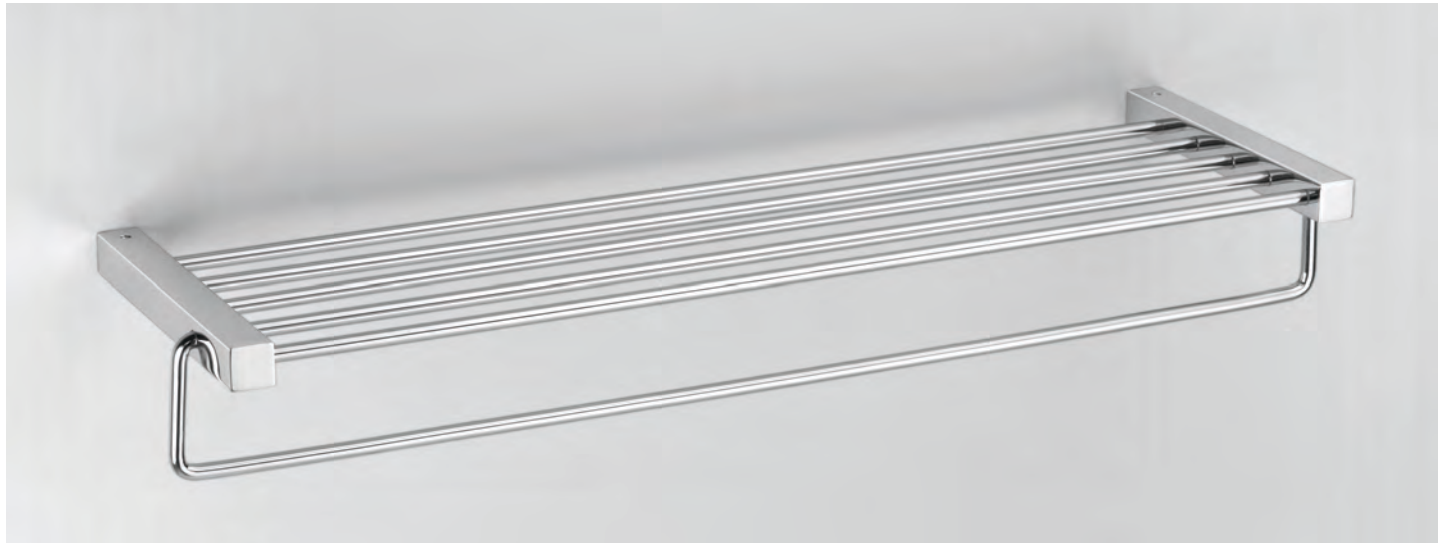

Sarvamangal

sayujya
S.S. 304

SY-7
Towel Rack

Material : S.S. 304
Finish : Glossy