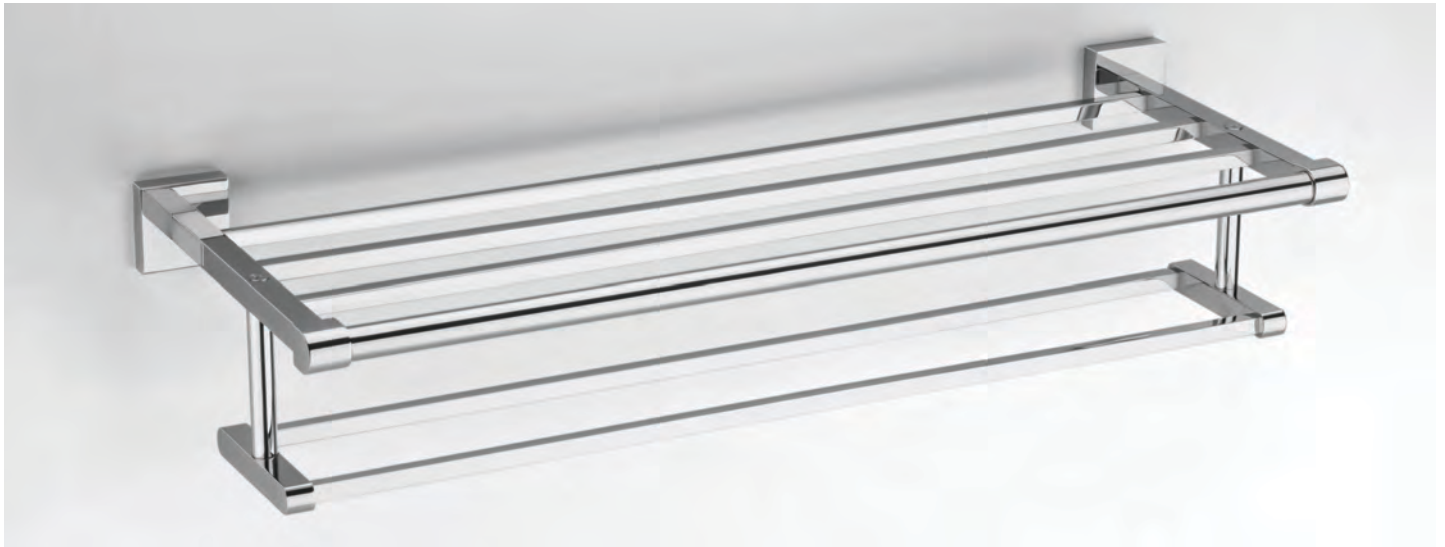

Material : Full Brass  
Finish : C.P.

**DA-2**  
Napkin Ring

Material : Full Brass  
Finish : C.P.

**DA-6**  
Paper Holder

Material : Full Brass  
Finish : C.P.

**DA-4**  
Soap Dish

Material : Full Brass  
Finish : C.P.

**DA-6F**  
Paper Holder with Lid

Material : Full Brass  
Finish : C.P.

elegant  
full brass

**EL-7**  
Towel Rack

Material : Full Brass  
Finish : C.P.

**EL-3**  
Towel Rod

Material : Full Brass  
Finish : C.P.