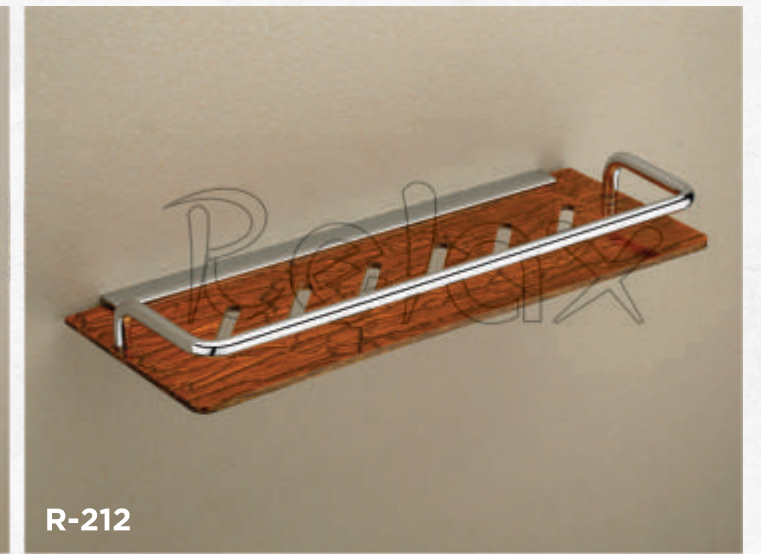

Available Size

INCH	8 x 8 10 x 10 12 x 12
MM	200 x 200 250 x 250 300 x 300

Material

Acrylic & Aluminum

Available Colors

Brown Marble, White Marble, Milky White

A Class Above
Convenience

Shelf

R-211

R-212

R-213

R-214

R-215

R-216

Available Size

INCH	12 x 5 15 x 5 18 x 5
MM	295 x 133 370 x 133 440 x 133